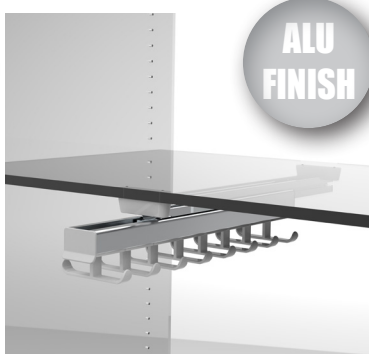

ALU FINISH

PULLOUT HANGER RACK

- Black Finish • 4 Module

RA405NBLK

R775.00 EXC VAT

R891.25 Inc VAT

ACCESSORY PULLOUT RACK - CENTRE FIX

- Aluminium Finish • 8 Module

RA422A

R849.00 EXC VAT

R976.35 Inc VAT