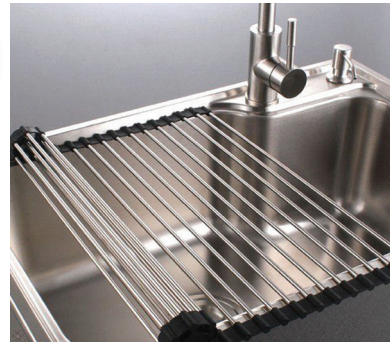

R775.00 EXC VAT

R891.25 Inc VAT

ACCESSORY PULLOUT RACK - CENTRE FIX

- Aluminium Finish • 8 Module

RA422A

R849.00 EXC VAT

R976.35 Inc VAT

DISH MATT