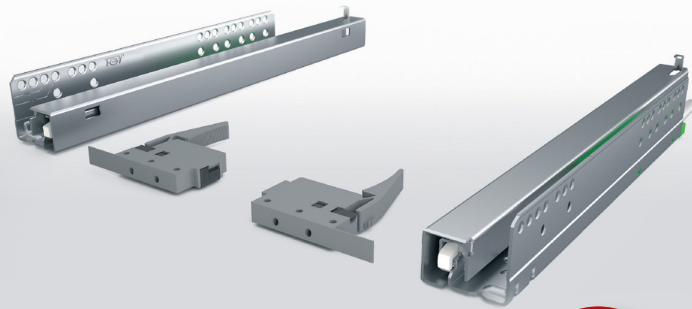

ECONO

ROTATING SHOE RACK
• 900mm Unit • Dark Grey • 10 Layer

RUZ10131QL • 1760 - 1880mm
Height adjustment

R3890.00 Excl Vat

R4473.50 Inc VAT

10 LAYER

DARK GREY

Specials valid only while stocks last! Prices are Nett & Exclusive of VAT 30 days & COD E&OE
Prices valid for South Africa Only (Excluding Durban) . Pictures are for reference only, Product may vary. We reserve the right to correct any errors, inaccuracies or omissions, and to change or update inaccuracies at any time without prior notice.