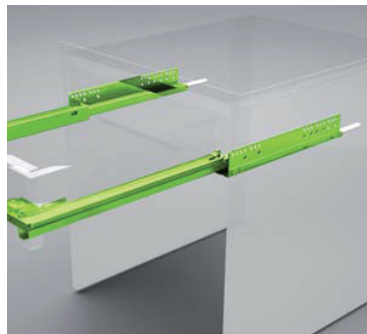

FGV UNDERMOUNT DRAWER RUNNER

- 500mm • Push to Open

R54N650H750P000 • 500mm

R299.00 Excl Vat

R343.85 Inc VAT

Excel

FGV UNDERMOUNT DRAWER RUNNER

- 350mm • Full Extension • Soft Close

R54N665H735Y000 • 350mm

R185.00 Excl Vat

R212.75 Inc VAT

BLACK FINISH

ALU FINISH

PULLOUT HANGER RACK

- Black Finish • 4 Module

RA405NBLK

R775.00 EXC VAT

R891.25 Inc VAT

ACCESSORY PULLOUT RACK - CENTRE FIX

- Aluminium Finish • 8 Module

RA422A

R849.00 EXC VAT

R976.35 Inc VAT

DISH MATT

- Stainless Steel • 470X460mm

RE0707DMATT • 470X460MM

R129.00 Excl Vat

R148.35 Inc VAT

BLACK

ADHESIVE COVER CAPS

- Black • 15mm - 96 Per Sheet

RKHD010

R7.99 EXC VAT

R9.19 Inc VAT

PANACHE HANDLE

RTS366128BL 128mm Matt Black

R18.50 EXC VAT

R21.28 Inc VAT

RTS366128SC 128mm Satin Chrome

R24.50 EXC VAT

R28.18 Inc VAT

RTS366160BL 160mm Matt Black

R20.99 EXC VAT

R24.14 Inc VAT

RTS366160SC 160mm Satin Chrome

R27.50 EXC VAT

R31.63 Inc VAT

RTS366256BL 256mm Matt Black

R31.99 EXC VAT

R36.79 Inc VAT

RTS366256SC 256mm Satin Chrome

R38.50 EXC VAT

R44.28 Inc VAT

FLUSH BOLT

- Necked • 70mm

RL123K Nickel Plated

R4.59 EXC VAT

R5.28 Inc VAT

RL123KBR Brass Plated

R3.95 EXC VAT

R4.54 Inc VAT

SMALL BASE KNOB

- Black Nickel • 32mm

RTS20006BN

R10.99 EXC VAT

R12.64 Inc VAT

VEG BASKET

- White

RVB400 500X318X100 - 400 UNIT

R115.00 EXC VAT

R132.25 Inc VAT

RVB450 500X368X100 - 450 UNIT

R189.00 EXC VAT

R217.35 Inc VAT

RVB500 500X418X100 - 500 UNIT

R195.00 EXC VAT

R224.25 Inc VAT

RVB600 500X518X100 - 600 UNIT

R199.00 EXC VAT

R228.85 Inc VAT

JOHANNESBURG
26 Eastgate Business Park
Cnr South Road/
Marlboro Dr
Sandton
Tel: 011 444 9120

BOKSBURG
Unit 1 Hughes Park
No. 4, Herman Peters Road
Boksburg
Tel: 011 826 2872

CENTURION
Workshop 0007
Lenchen Park
22 Jakaranda Street
Hennospark X40
TEL: 063 372 3831