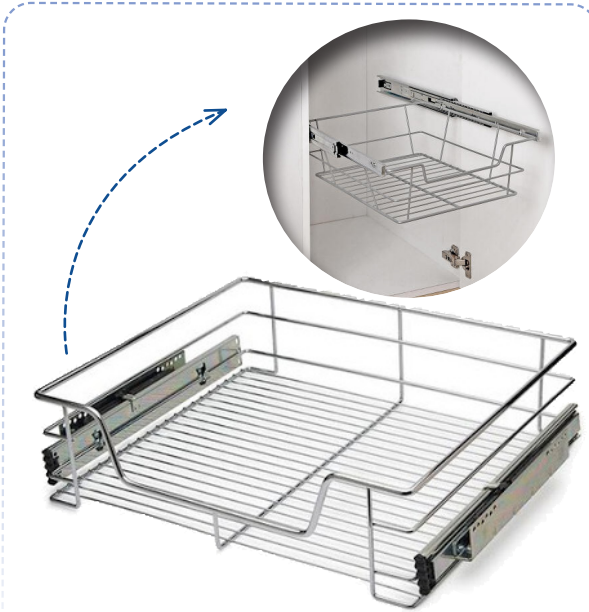

45 LITRE BIN & ACCESSORIES

- RTS220 Door flap slide for tilt bin - White **R 21.00**
- R6246 Tilt Bin Lid Only - Black **R 45.00**
- R6244 Steel Bracket for 45L Tilt Bin **R 89.00**
- R6245 Addis 45L Tilt Bin, Metallic Grey **R105.00**

TOTAL PRICE: R260.00

WORKTOP BIN LID

- Matt Black
- RWTBBLK • Matt Black **R330.00**

DISH MATT

- Stainless Steel • 470X460mm
- RE0707DMATT • 470X460MM **R129.00**

- GRACE VEGETABLE BASKET**
- Chrome • Full Extension • 450 Unit