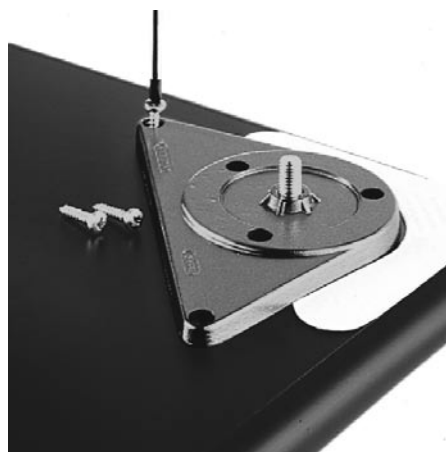

SLIMLINE WORKTOP LEGS/ LEG ACCESSORIES

SLIMLINE WORKTOP LEG

G407710SC
SLIMLINE WORKTOP LEG
 Satin Chrome
 710 x 40
 Supplied individually

ACCESSORIES FOR WORKTOP LEGS

G134
**80mm STAINLESS
 STEEL DISC FOR GLASS**

G137
**COMPRESSION FITTING
 FOR 60mm LEG**

GA100
FIXING PLATE AND SCREWS
 supplied with each Leg

FIXING PLATE DIAGRAM

G135
**60mm STAINLESS
 STEEL DISC FOR GLASS**

G138
**COMPRESSION FITTING
 FOR 80mm LEG**