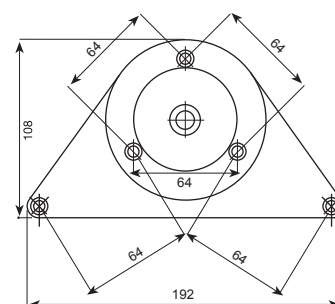

SLIMLINE WORKTOP LEGS/ LEG ACCESSORIES

SLIMLINE WORKTOP LEG

G407710SC
SLIMLINE WORKTOP LEG
 Satin Chrome
 710 x 40
 Supplied individually

ACCESSORIES FOR WORKTOP LEGS

G134
**80mm STAINLESS
 STEEL DISC FOR GLASS**

G137
**COMPRESSION FITTING
 FOR 60mm LEG**

GA100
FIXING PLATE AND SCREWS
 supplied with each Leg

FIXING PLATE DIAGRAM

G135
**60mm STAINLESS
 STEEL DISC FOR GLASS**

G138
**COMPRESSION FITTING
 FOR 80mm LEG**

• Specifications and design subject to change without notice • All dimensions in millimetres (nominal)