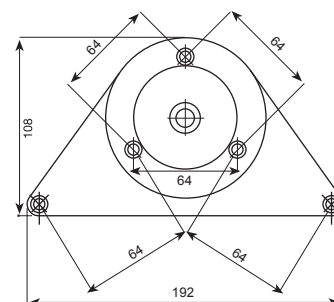

SLIMLINE WORKTOP LEGS/ LEG ACCESSORIES

SLIMLINE WORKTOP LEG

G407710SC
SLIMLINE WORKTOP LEG
 Satin Chrome
 710 x 40
 Supplied individually

ACCESSORIES FOR WORKTOP LEGS

G134
**80mm STAINLESS
 STEEL DISC FOR GLASS**

G137
**COMPRESSION FITTING
 FOR 60mm LEG**

GA100
FIXING PLATE AND SCREWS
 supplied with each Leg

FIXING PLATE DIAGRAM

G135
**60mm STAINLESS
 STEEL DISC FOR GLASS**

G138
**COMPRESSION FITTING
 FOR 80mm LEG**