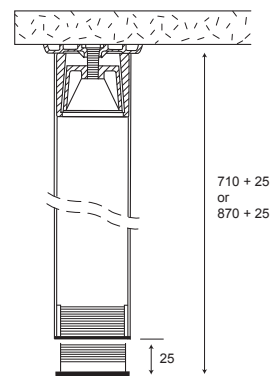

60mm AND 80mm WORKTOP LEGS

80mm WORKTOP LEG

Adjustable foot extends to a maximum height of 25mm

CODE	DESCRIPTION	COLOUR
G130710BL	710 x 80mm WORKTOP LEG	MATT BLACK
G130710CH	710 x 80mm WORKTOP LEG	BRIGHT CHROME
G130710SC	710 x 80mm WORKTOP LEG	SATIN CHROME
G130870BL	870 x 80mm WORKTOP LEG	MATT BLACK
G130870CH	870 x 80mm WORKTOP LEG	BRIGHT CHROME
G130870SC	870 x 80mm WORKTOP LEG	SATIN CHROME
F130710SC	FGV 710 x 80mm WORKTOP LEG	SATIN STEEL
F130870SC	FGV 870 x 80mm WORKTOP LEG	SATIN STEEL

60mm WORKTOP LEG

Adjustable foot extends to a maximum height of 25mm

CODE	DESCRIPTION	COLOUR
G127710BL	710 x 60mm WORKTOP LEG	MATT BLACK
G127710CH	710 x 60mm WORKTOP LEG	BRIGHT CHROME
G127710SC	710 x 60mm WORKTOP LEG	SATIN CHROME
G127870BL	870 x 60mm WORKTOP LEG	MATT BLACK
G127870CH	870 x 60mm WORKTOP LEG	BRIGHT CHROME
G127870SC	870 x 60mm WORKTOP LEG	SATIN CHROME
F127710SC	FGV 710 x 60mm WORKTOP LEG	SATIN STEEL
F127870SC	FGV 870 x 60mm WORKTOP LEG	SATIN STEEL