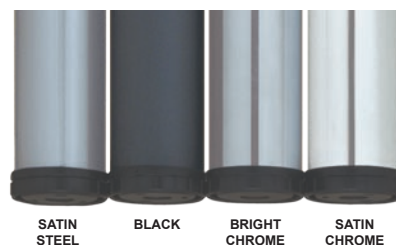

60mm AND 80mm WORKTOP LEGS

80mm WORKTOP LEG

Adjustable foot extends to a maximum height of 25mm

CODE	DESCRIPTION	COLOUR
G130710BL	710 x 80mm WORKTOP LEG	MATT BLACK
G130710CH	710 x 80mm WORKTOP LEG	BRIGHT CHROME
G130710SC	710 x 80mm WORKTOP LEG	SATIN CHROME
G130870BL	870 x 80mm WORKTOP LEG	MATT BLACK
G130870CH	870 x 80mm WORKTOP LEG	BRIGHT CHROME
G130870SC	870 x 80mm WORKTOP LEG	SATIN CHROME
F130710SC	FGV 710 x 80mm WORKTOP LEG	SATIN STEEL
F130870SC	FGV 870 x 80mm WORKTOP LEG	SATIN STEEL

60mm WORKTOP LEG

Adjustable foot extends to a maximum height of 25mm

CODE	DESCRIPTION	COLOUR
G127710BL	710 x 60mm WORKTOP LEG	MATT BLACK
G127710CH	710 x 60mm WORKTOP LEG	BRIGHT CHROME
G127710SC	710 x 60mm WORKTOP LEG	SATIN CHROME
G127870BL	870 x 60mm WORKTOP LEG	MATT BLACK
G127870CH	870 x 60mm WORKTOP LEG	BRIGHT CHROME
G127870SC	870 x 60mm WORKTOP LEG	SATIN CHROME
F127710SC	FGV 710 x 60mm WORKTOP LEG	SATIN STEEL
F127870SC	FGV 870 x 60mm WORKTOP LEG	SATIN STEEL