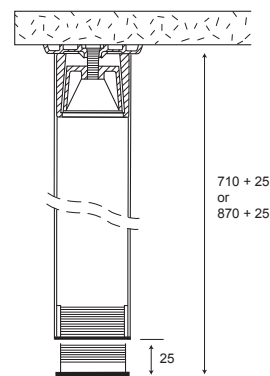

60mm AND 80mm WORKTOP LEGS

80mm WORKTOP LEG

Adjustable foot extends to a maximum height of 25mm

CODE	DESCRIPTION	COLOUR
G130710BL	710 x 80mm WORKTOP LEG	MATT BLACK
G130710CH	710 x 80mm WORKTOP LEG	BRIGHT CHROME
G130710SC	710 x 80mm WORKTOP LEG	SATIN CHROME
G130870BL	870 x 80mm WORKTOP LEG	MATT BLACK
G130870CH	870 x 80mm WORKTOP LEG	BRIGHT CHROME
G130870SC	870 x 80mm WORKTOP LEG	SATIN CHROME
F130710SC	FGV 710 x 80mm WORKTOP LEG	SATIN STEEL
F130870SC	FGV 870 x 80mm WORKTOP LEG	SATIN STEEL

60mm WORKTOP LEG

Adjustable foot extends to a maximum height of 25mm

CODE	DESCRIPTION	COLOUR
G127710BL	710 x 60mm WORKTOP LEG	MATT BLACK
G127710CH	710 x 60mm WORKTOP LEG	BRIGHT CHROME
G127710SC	710 x 60mm WORKTOP LEG	SATIN CHROME
G127870BL	870 x 60mm WORKTOP LEG	MATT BLACK
G127870CH	870 x 60mm WORKTOP LEG	BRIGHT CHROME
G127870SC	870 x 60mm WORKTOP LEG	SATIN CHROME
F127710SC	FGV 710 x 60mm WORKTOP LEG	SATIN STEEL
F127870SC	FGV 870 x 60mm WORKTOP LEG	SATIN STEEL