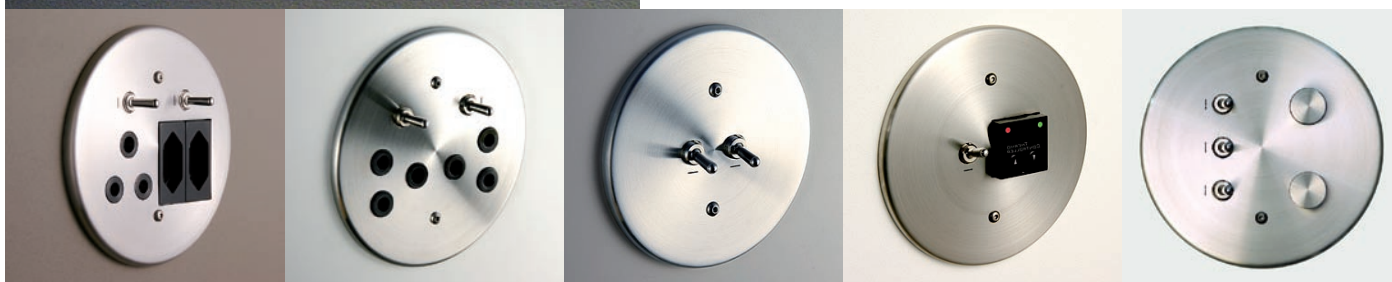

STAINLESS STEEL LIGHT SWITCHES AND PLUG POINTS

ROUNDS

• TOGGLE

Material: Stainless steel
(brushed, clear coated)

Levers: Toggle

Sizes: 122mm diameter ○ (2x4 box)

144mm diameter ○ (4x4 box)

SQUARES

• CONVENTIONAL

• TOGGLE

Material: Stainless steel (brushed, clear coated)

Levers: Toggle, Rocker (white, black)

Sizes: 125mm x 86mm □ □ (2x4 box)

125mm x 125mm □ (4x4 box)