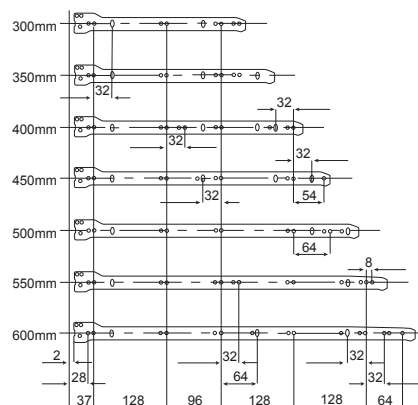

STANDARD RUNNERS/ HIDE-AWAY DOOR SYSTEM

SIDE FIXING POSITIONS

DRAWER INSTALLATION DIMENSIONS

SIDE DRILLING DIAGRAM

	WHITE	BROWN	BLACK
300mm DRAWER RUNNER	TS601WH	TS601BRW	TS601BLK
350mm DRAWER RUNNER	TS602WH	TS602BRW	TS602BLK
400mm DRAWER RUNNER	TS603WH	TS603BRW	TS603BLK
450mm DRAWER RUNNER	TS604WH	TS604BRW	TS604BLK
500mm DRAWER RUNNER	TS605WH	TS605BRW	TS605BLK
550mm DRAWER RUNNER	TS606WH	TS606BRW	TS606BLK
600mm DRAWER RUNNER	TS607WH	TS607BRW	TS607BLK

- Self Closing
- Bottom Mounting
- 1 mm thick
- Available in White

TS904WH 450mm ECONO DRAWER RUNNER

TS905WH 500mm ECONO DRAWER RUNNER

HD450
450mm HIDE-AWAY DOOR SYSTEM
 Maximum slide-in depth 344mm
 Includes hinges
 Maximum door weight 5.5Kg
 Maximum door height 700mm
 Door thickness 16 to 20mm

HD500
500mm HIDE-AWAY DOOR SYSTEM
 Maximum slide-in depth 394mm
 Includes hinges
 Maximum door weight 5.5kg
 Maximum door height 700mm
 Door thickness 16 to 20mm

HD600
600mm HIDE-AWAY DOOR SYSTEM
 Maximum slide-in depth 497mm
 Includes hinges
 Maximum door weight 5.5kg
 Maximum door height 700mm
 Door thickness to 20mm

• Specifications and design subject to change without notice • All dimensions in millimetres (nominal)