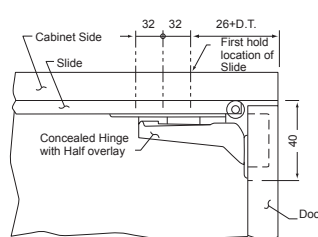

- Self Closing
- Bottom Mounting
- 1 mm thick
- Available in White

TS904WH 450mm ECONO DRAWER RUNNER

TS905WH 500mm ECONO DRAWER RUNNER

HD450
450mm HIDE-AWAY DOOR SYSTEM
 Maximum slide-in depth 344mm
 Includes hinges
 Maximum door weight 5.5Kg
 Maximum door height 700mm
 Door thickness 16 to 20mm

HD500
500mm HIDE-AWAY DOOR SYSTEM
 Maximum slide-in depth 394mm
 Includes hinges
 Maximum door weight 5.5kg
 Maximum door height 700mm
 Door thickness 16 to 20mm

HD600
600mm HIDE-AWAY DOOR SYSTEM
 Maximum slide-in depth 497mm
 Includes hinges
 Maximum door weight 5.5kg
 Maximum door height 700mm
 Door thickness to 20mm

• Specifications and design subject to change without notice • All dimensions in millimetres (nominal)