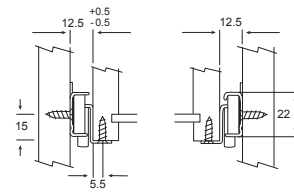

STANDARD RUNNERS/ HIDE-AWAY DOOR SYSTEM

SIDE FIXING POSITIONS

DRAWER INSTALLATION DIMENSIONS

SIDE DRILLING DIAGRAM

	WHITE	BROWN	BLACK
300mm DRAWER RUNNER	TS601WH	TS601BRW	TS601BLK
350mm DRAWER RUNNER	TS602WH	TS602BRW	TS602BLK
400mm DRAWER RUNNER	TS603WH	TS603BRW	TS603BLK
450mm DRAWER RUNNER	TS604WH	TS604BRW	TS604BLK
500mm DRAWER RUNNER	TS605WH	TS605BRW	TS605BLK
550mm DRAWER RUNNER	TS606WH	TS606BRW	TS606BLK
600mm DRAWER RUNNER	TS607WH	TS607BRW	TS607BLK

- Self Closing
- Bottom Mounting
- 1 mm thick
- Available in White

TS904WH 450mm ECONO DRAWER RUNNER

TS905WH 500mm ECONO DRAWER RUNNER

HD450
450mm HIDE-AWAY DOOR SYSTEM
 Maximum slide-in depth 344mm
 Includes hinges
 Maximum door weight 5.5Kg
 Maximum door height 700mm
 Door thickness 16 to 20mm

HD500
500mm HIDE-AWAY DOOR SYSTEM
 Maximum slide-in depth 394mm
 Includes hinges
 Maximum door weight 5.5kg
 Maximum door height 700mm
 Door thickness 16 to 20mm

HD600
600mm HIDE-AWAY DOOR SYSTEM
 Maximum slide-in depth 497mm
 Includes hinges
 Maximum door weight 5.5kg
 Maximum door height 700mm
 Door thickness to 20mm

• Specifications and design subject to change without notice • All dimensions in millimetres (nominal)