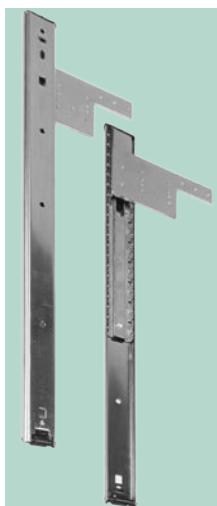

STANDARD RUNNERS/ HIDE-AWAY DOOR SYSTEM

SIDE FIXING POSITIONS

DRAWER INSTALLATION DIMENSIONS

SIDE DRILLING DIAGRAM

	WHITE	BROWN	BLACK
300mm DRAWER RUNNER	TS601WH	TS601BRW	TS601BLK
350mm DRAWER RUNNER	TS602WH	TS602BRW	TS602BLK
400mm DRAWER RUNNER	TS603WH	TS603BRW	TS603BLK
450mm DRAWER RUNNER	TS604WH	TS604BRW	TS604BLK
500mm DRAWER RUNNER	TS605WH	TS605BRW	TS605BLK
550mm DRAWER RUNNER	TS606WH	TS606BRW	TS606BLK
600mm DRAWER RUNNER	TS607WH	TS607BRW	TS607BLK

DRAWER RUNNERS

- Self Closing
- Dynamic load: 25kg
- 1,2mm thick
- Tested to 80,000 cycles
- Static load: 40kg
- Double safety stop
- Bottom Mounting
- Available in White, Brown and Black

ECONO DRAWER RUNNERS

- Self Closing
- Bottom Mounting
- 1 mm thick
- Available in White

TS904WH 450mm ECONO DRAWER RUNNER

TS905WH 500mm ECONO DRAWER RUNNER

HD450
450mm HIDE-AWAY DOOR SYSTEM
 Maximum slide-in depth 344mm
 Includes hinges
 Maximum door weight 5.5Kg
 Maximum door height 700mm
 Door thickness 16 to 20mm