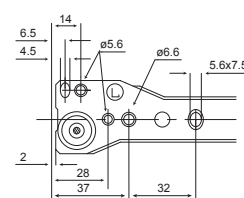

STANDARD RUNNERS/ HIDE-AWAY DOOR SYSTEM

SIDE FIXING POSITIONS

DRAWER INSTALLATION DIMENSIONS

SIDE DRILLING DIAGRAM

	WHITE	BROWN	BLACK
300mm DRAWER RUNNER	TS601WH	TS601BRW	TS601BLK
350mm DRAWER RUNNER	TS602WH	TS602BRW	TS602BLK
400mm DRAWER RUNNER	TS603WH	TS603BRW	TS603BLK
450mm DRAWER RUNNER	TS604WH	TS604BRW	TS604BLK
500mm DRAWER RUNNER	TS605WH	TS605BRW	TS605BLK
550mm DRAWER RUNNER	TS606WH	TS606BRW	TS606BLK
600mm DRAWER RUNNER	TS607WH	TS607BRW	TS607BLK

- Self Closing
- Bottom Mounting
- 1 mm thick
- Available in White

TS904WH 450mm ECONO DRAWER RUNNER

TS905WH 500mm ECONO DRAWER RUNNER

HD450
450mm HIDE-AWAY DOOR SYSTEM
 Maximum slide-in depth 344mm
 Includes hinges
 Maximum door weight 5.5Kg
 Maximum door height 700mm
 Door thickness 16 to 20mm

HD500
500mm HIDE-AWAY DOOR SYSTEM
 Maximum slide-in depth 394mm
 Includes hinges
 Maximum door weight 5.5kg
 Maximum door height 700mm
 Door thickness 16 to 20mm

HD600
600mm HIDE-AWAY DOOR SYSTEM
 Maximum slide-in depth 497mm
 Includes hinges
 Maximum door weight 5.5kg
 Maximum door height 700mm
 Door thickness to 20mm

• Specifications and design subject to change without notice • All dimensions in millimetres (nominal)