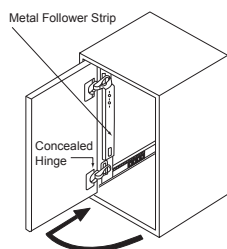

- Self Closing
- Bottom Mounting
- 1 mm thick
- Available in White

TS904WH 450mm ECONO DRAWER RUNNER

TS905WH 500mm ECONO DRAWER RUNNER

HD450
450mm HIDE-AWAY DOOR SYSTEM
 Maximum slide-in depth 344mm
 Includes hinges
 Maximum door weight 5.5Kg
 Maximum door height 700mm
 Door thickness 16 to 20mm

HD500
500mm HIDE-AWAY DOOR SYSTEM
 Maximum slide-in depth 394mm
 Includes hinges
 Maximum door weight 5.5kg
 Maximum door height 700mm
 Door thickness 16 to 20mm

HD600
600mm HIDE-AWAY DOOR SYSTEM
 Maximum slide-in depth 497mm
 Includes hinges
 Maximum door weight 5.5kg
 Maximum door height 700mm
 Door thickness to 20mm