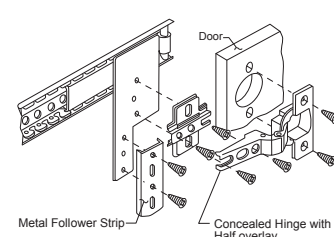

- Self Closing
- Bottom Mounting
- 1 mm thick
- Available in White

TS904WH 450mm ECONO DRAWER RUNNER

TS905WH 500mm ECONO DRAWER RUNNER

HD450
450mm HIDE-AWAY DOOR SYSTEM
 Maximum slide-in depth 344mm
 Includes hinges
 Maximum door weight 5.5Kg
 Maximum door height 700mm
 Door thickness 16 to 20mm

HD500
500mm HIDE-AWAY DOOR SYSTEM
 Maximum slide-in depth 394mm
 Includes hinges
 Maximum door weight 5.5kg
 Maximum door height 700mm
 Door thickness 16 to 20mm

HD600
600mm HIDE-AWAY DOOR SYSTEM
 Maximum slide-in depth 497mm
 Includes hinges
 Maximum door weight 5.5kg
 Maximum door height 700mm
 Door thickness to 20mm

• Specifications and design subject to change without notice • All dimensions in millimetres (nominal)