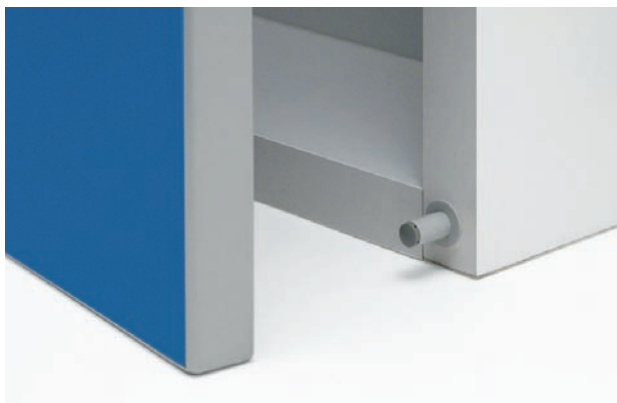

# LARGE SHELF SUPPORTS/ CUPBOARD DOOR SUPPORTS

F66122IL  
**GALAXY SHELF BRACKET**  
122mm Inox Look

F66228IL  
**GALAXY SHELF BRACKET**  
228mm Inox Look

FGV590  
**VERTICAL OPENING MECHANISM**

FGV592  
**2M METAL BAR**