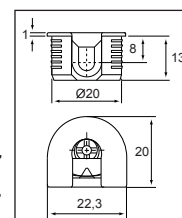

COMPONENT FITTINGS I

- TEC6512 - **GLASS SHELF SUPPORT with NYLON SUCTION**
- F43 - **NAIL-IN SHELF SUPPORT**
- M23 - **DOUBLE PIN NYLON SHELF SUPPORT**
- M26C - **SHELF SUPPORT with STEEL PIN - Clear**
- M26WH - **SHELF SUPPORT with STEEL PIN - White**
- M26BRW - **SHELF SUPPORT with STEEL PIN - Brown**
- F46 - **POZI SCREW CAP COVER**
Available in Black, Brown, Grey, Oak, Syringa and White
- M175 - **STICK-ON DOOR BUMPER - Clear**
- M384 - **3mm SURFACE GLASS CLIP and SCREW**
- M387 - **7mm REBATE GLASS CLIP and SCREW**
- TEC148 - **5mm STEEL SHELF SUPPORT**
- M174 - **DRILL-IN DOOR BUMPER - White**
- M411H - **5 mm HOLE COVER CAP - White**
- M13 - **NYLON SHELF SUPPORT - White**

- F29 - **KNOCK-DOWN WEDGE FITTING**
Available in Brown, Grey, Oak and White
- TS247 - **MAGNETIC DOOR CATCH**
- TS507 - **CUPBOARD ROOSTER CATCH - Brass**
- TEC268 - **4 PIECE KNOCK-DOWN FITTING**
- TS6101 - **DOUBLE ROLLER CATCH**
- DS50 - **7 x 50mm DIRECTOR SCREW**
- DSC - **DIRECTOR SCREW COVER**
- TEC547 - **NYLON KNOCK-DOWN FITTING**
Eccentric Cam and Housing
Available in White /Brown
- TEC839 - **11mm EURO SCREW -for TEC547**
- TEC840 - **8mm EURO SCREW -for TEC547**

Technical Drawing for TEC547

- M01H - **CORNER BRACKET** - Plastic White
- M02 - **17mm SMALL BRACKET** - Plastic White
- M19WH - **DOUBLE BRACKET with LID** - White
- M19BRW - **DOUBLE BRACKET with LID** - Brown
- M19OAK - **DOUBLE BRACKET with LID** - Oak
- M19CH - **DOUBLE BRACKET with LID** - Cherry
- M192 - **FACIA BRACKET** - Plastic White 90x45x22
- M192H - **FACIA BRACKET** - Steel White 95x32x32
- M1950H - **L BRACKET** - Steel White 50x50
- M19H - **MOUNTING BRACKET** - Steel White 45x50x36
- M365H - **Z BRACKET** - Steel
- M41H - **MOUNTING BRACKET** - Plastic White 44x50x47