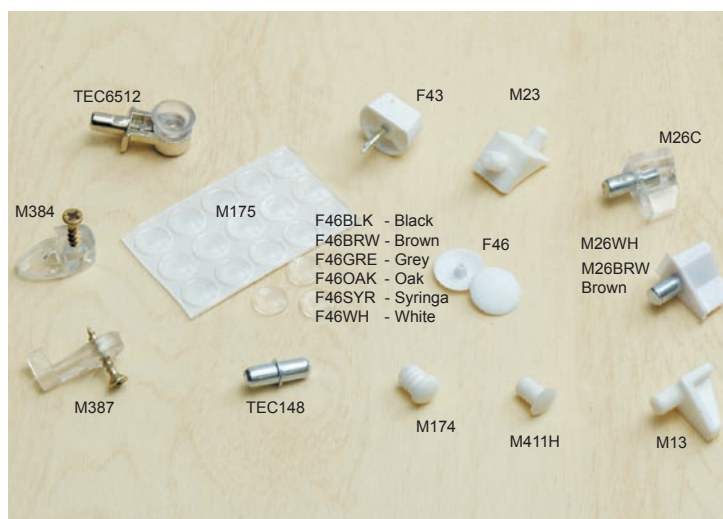

COMPONENT FITTINGS I

- TEC6512 - **GLASS SHELF SUPPORT with NYLON SUCTION**
- F43 - **NAIL-IN SHELF SUPPORT**
- M23 - **DOUBLE PIN NYLON SHELF SUPPORT**
- M26C - **SHELF SUPPORT with STEEL PIN - Clear**
- M26WH - **SHELF SUPPORT with STEEL PIN - White**
- M26BRW - **SHELF SUPPORT with STEEL PIN - Brown**
- F46 - **POZI SCREW CAP COVER**
Available in Black, Brown, Grey, Oak, Syringa and White
- M175 - **STICK-ON DOOR BUMPER - Clear**
- M384 - **3mm SURFACE GLASS CLIP and SCREW**
- M387 - **7mm REBATE GLASS CLIP and SCREW**
- TEC148 - **5mm STEEL SHELF SUPPORT**
- M174 - **DRILL-IN DOOR BUMPER - White**
- M411H - **5 mm HOLE COVER CAP - White**
- M13 - **NYLON SHELF SUPPORT - White**

- F29 - **KNOCK-DOWN WEDGE FITTING**
Available in Brown, Grey, Oak and White
- TS247 - **MAGNETIC DOOR CATCH**
- TS507 - **CUPBOARD ROOSTER CATCH - Brass**
- TEC268 - **4 PIECE KNOCK-DOWN FITTING**
- TS6101 - **DOUBLE ROLLER CATCH**
- DS50 - **7 x 50mm DIRECTOR SCREW**
- DSC - **DIRECTOR SCREW COVER**
- TEC547 - **NYLON KNOCK-DOWN FITTING**
Eccentric Cam and Housing
Available in White /Brown
- TEC839 - **11mm EURO SCREW -for TEC547**
- TEC840 - **8mm EURO SCREW -for TEC547**

Technical Drawing for TEC547

- M01H - **CORNER BRACKET** - Plastic White
- M02 - **17mm SMALL BRACKET** - Plastic White
- M19WH - **DOUBLE BRACKET with LID** - White
- M19BRW - **DOUBLE BRACKET with LID** - Brown
- M19OAK - **DOUBLE BRACKET with LID** - Oak
- M19CH - **DOUBLE BRACKET with LID** - Cherry
- M192 - **FACIA BRACKET** - Plastic White 90x45x22
- M192H - **FACIA BRACKET** - Steel White 95x32x32
- M1950H - **L BRACKET** - Steel White 50x50
- M19H - **MOUNTING BRACKET** - Steel White 45x50x36
- M365H - **Z BRACKET** - Steel
- M41H - **MOUNTING BRACKET** - Plastic White 44x50x47