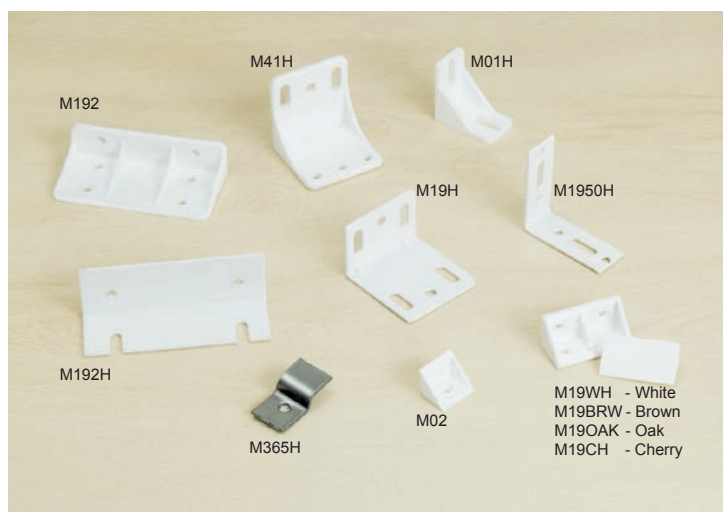

COMPONENT FITTINGS I

- TEC6512 - **GLASS SHELF SUPPORT with NYLON SUCTION**
- F43 - **NAIL-IN SHELF SUPPORT**
- M23 - **DOUBLE PIN NYLON SHELF SUPPORT**
- M26C - **SHELF SUPPORT with STEEL PIN - Clear**
- M26WH - **SHELF SUPPORT with STEEL PIN - White**
- M26BRW - **SHELF SUPPORT with STEEL PIN - Brown**
- F46 - **POZI SCREW CAP COVER**
Available in Black, Brown, Grey, Oak, Syringa and White
- M175 - **STICK-ON DOOR BUMPER - Clear**
- M384 - **3mm SURFACE GLASS CLIP and SCREW**
- M387 - **7mm REBATE GLASS CLIP and SCREW**
- TEC148 - **5mm STEEL SHELF SUPPORT**
- M174 - **DRILL-IN DOOR BUMPER - White**
- M411H - **5 mm HOLE COVER CAP - White**
- M13 - **NYLON SHELF SUPPORT - White**

- F29 - **KNOCK-DOWN WEDGE FITTING**
Available in Brown, Grey, Oak and White
- TS247 - **MAGNETIC DOOR CATCH**
- TS507 - **CUPBOARD ROOSTER CATCH - Brass**
- TEC268 - **4 PIECE KNOCK-DOWN FITTING**
- TS6101 - **DOUBLE ROLLER CATCH**
- DS50 - **7 x 50mm DIRECTOR SCREW**
- DSC - **DIRECTOR SCREW COVER**
- TEC547 - **NYLON KNOCK-DOWN FITTING**
Eccentric Cam and Housing
Available in White /Brown
- TEC839 - **11mm EURO SCREW -for TEC547**
- TEC840 - **8mm EURO SCREW -for TEC547**

Technical Drawing for TEC547

- M01H - **CORNER BRACKET** - Plastic White
- M02 - **17mm SMALL BRACKET** - Plastic White
- M19WH - **DOUBLE BRACKET with LID** - White
- M19BRW - **DOUBLE BRACKET with LID** - Brown
- M19OAK - **DOUBLE BRACKET with LID** - Oak
- M19CH - **DOUBLE BRACKET with LID** - Cherry
- M192 - **FACIA BRACKET** - Plastic White 90x45x22
- M192H - **FACIA BRACKET** - Steel White 95x32x32
- M1950H - **L BRACKET** - Steel White 50x50
- M19H - **MOUNTING BRACKET** - Steel White 45x50x36
- M365H - **Z BRACKET** - Steel
- M41H - **MOUNTING BRACKET** - Plastic White 44x50x47