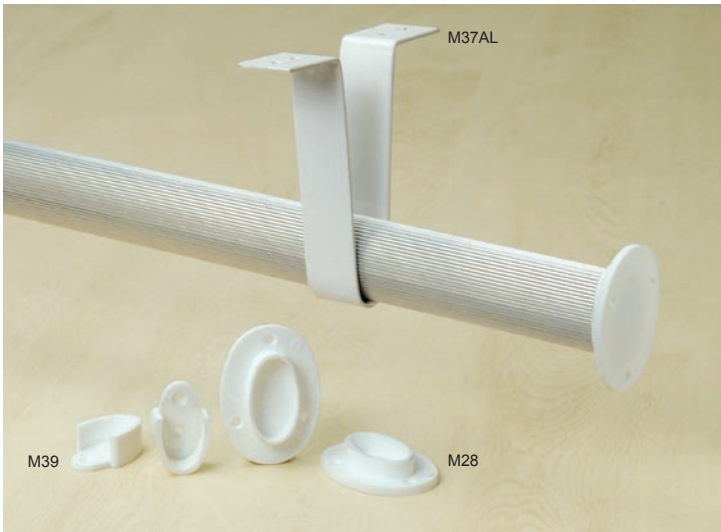

CUPBOARD HANGING RAILS

19mm ALUMINIUM OVAL RAIL

118382 - 2,9 metre length
118383 - 3 metre length
118385 - 5 metre length

OVAL RAIL HOLDERS

M28 - White
M28MG - Metallic Grey
M39 - Open-End White
M37AL - Centre Support White

15mm ALUMINIUM OVAL RAIL

118395 - 5 metre length

RAIL HOLDER

M30 - White

15mm CHROME OVAL RAIL

GN42 - 3 metre length

CHROME RAIL HOLDERS

GD10 - Chrome End Support
GD14 - Chrome Centre Support