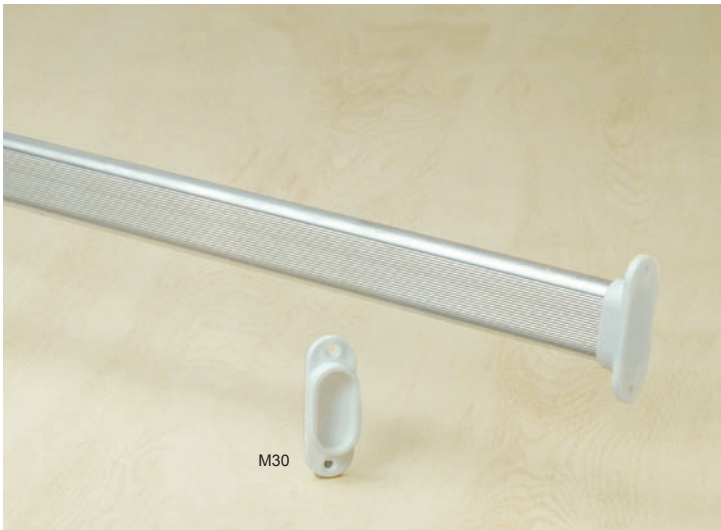

CUPBOARD HANGING RAILS

19mm ALUMINIUM OVAL RAIL

118382 - 2,9 metre length
118383 - 3 metre length
118385 - 5 metre length

OVAL RAIL HOLDERS

M28 - White
M28MG - Metallic Grey
M39 - Open-End White
M37AL - Centre Support White

15mm ALUMINIUM OVAL RAIL

118395 - 5 metre length

RAIL HOLDER

M30 - White

15mm CHROME OVAL RAIL

GN42 - 3 metre length

CHROME RAIL HOLDERS

GD10 - Chrome End Support
GD14 - Chrome Centre Support