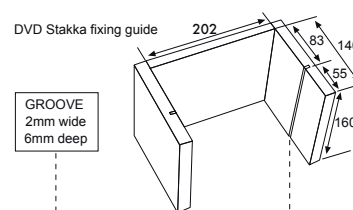

S1548SIL  
**CD STAKKA**  
 Capacity 20 CD's  
 Metallic Silver  
 320mm X 182mm

S1548BLK  
**CD STAKKA**  
 Capacity 20 CD's  
 Black  
 320mm X 182mm

S1547SIL  
**CD STAKKA**  
 Capacity 40 CD's  
 Metallic Silver  
 640mm X 182mm

S1547BLK  
**CD STAKKA**  
 Capacity 40 CD's  
 Black  
 640mm X 182mm

## DVD STAKKA

New tool-less assembly product for storing DVD's either vertically or horizontally. DVD Stakka is easy to fit. Locate formed Stakka into pre-routed grooves of 2mm wide and 6mm deep.

S1615BLK  
**DVD STAKKA**  
 Capacity 8 DVD's  
 Black  
 160mm X 202mm

S1615SIL  
**DVD STAKKA**  
 Capacity 8 DVD's  
 Silver  
 160mm X 202mm

• Spine of DVD must align with rear panel of cabinet.