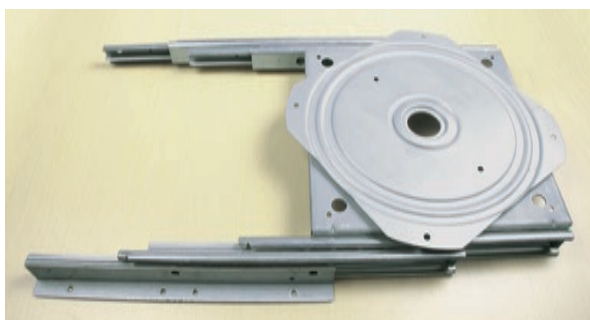

# ENTERTAINMENT STORAGE ACCESSORIES

TS0178  
**BALL BEARING TV TURNTABLE**  
 Ø 305mm  
 Height 9mm

TS0723  
**PULLOUT TV SWIVEL**  
 Full extension runner  
 370mm X 370mm  
 360° Swivel  
 Load capacity 45Kg

## CD STAKKA

New tool-less assembly product for storing CD's either vertically or horizontally. CD Stakka is easy to fit. Simply squeeze into a semi-circle and locate into pre-routed grooves of 2.2mm wide and 5.5mm deep.

S1548SIL  
**CD STAKKA**  
 Capacity 20 CD's  
 Metallic Silver  
 320mm X 182mm

S1548BLK  
**CD STAKKA**  
 Capacity 20 CD's  
 Black  
 320mm X 182mm

S1547SIL  
**CD STAKKA**  
 Capacity 40 CD's  
 Metallic Silver  
 640mm X 182mm

## DVD STAKKA

New tool-less assembly product for storing DVD's either vertically or horizontally. DVD Stakka is easy to fit. Locate formed Stakka into pre-routed grooves of 2mm wide and 6mm deep.

S1615BLK  
**DVD STAKKA**  
 Capacity 8 DVD's  
 Black  
 160mm X 202mm