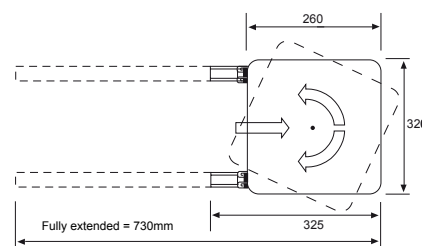

# ENTERTAINMENT STORAGE ACCESSORIES

TS0178  
**BALL BEARING TV TURNTABLE**  
 Ø 305mm  
 Height 9mm

TS0723  
**PULLOUT TV SWIVEL**  
 Full extension runner  
 370mm X 370mm  
 360° Swivel  
 Load capacity 45Kg

## CD STAKKA

New tool-less assembly product for storing CD's either vertically or horizontally. CD Stakka is easy to fit. Simply squeeze into a semi-circle and locate into pre-routed grooves of 2.2mm wide and 5.5mm deep.

S1548SIL  
**CD STAKKA**  
 Capacity 20 CD's  
 Metallic Silver  
 320mm X 182mm

S1548BLK  
**CD STAKKA**  
 Capacity 20 CD's  
 Black  
 320mm X 182mm

S1547SIL  
**CD STAKKA**  
 Capacity 40 CD's  
 Metallic Silver  
 640mm X 182mm

S1547BLK  
**CD STAKKA**  
 Capacity 40 CD's  
 Black  
 640mm X 182mm