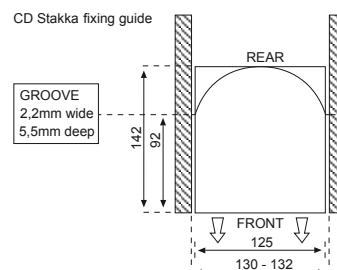

DVD STAKKA

New tool-less assembly product for storing DVD's either vertically or horizontally. DVD Stakka is easy to fit. Locate formed Stakka into pre-routed grooves of 2mm wide and 6mm deep.

S1615BLK
DVD STAKKA
Capacity 8 DVD's
Black
160mm X 202mm

S1615SIL
DVD STAKKA
Capacity 8 DVD's
Silver
160mm X 202mm