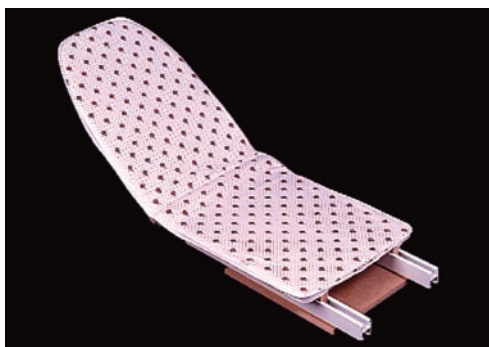

PULLOUT SHOE RACKS/ STORAGE ACCESSORIES

K600
PULLOUT SHOE RACK
 Suitable for 600mm unit
 Width - 568
 Depth - 450
 Height - 160
 Includes 450mm Drawer Runner

K900
PULLOUT SHOE RACK
 Suitable for 900mm unit
 Width - 868
 Depth - 450
 Height - 160
 Includes 450mm Drawer Runner

TISRW
TIDY SUZI JEWELLERY ORGANISER
 Stainless steel and aluminium, with a hard-wearing, luxurious velvet finish.
 180 degree rotating arms ensure easy access to all your jewellery.
 Stores:
 - 50 necklaces
 - up to 20 rings
 - 18 bangles/watches
 - 38 pairs of earrings
 Jewellery not included

R490
FOLDAWAY IRONING BOARD
 Suitable for installation
 in 400mm unit
 Supplied with 100% cotton
 removable cover

R490C
REPLACEMENT COVER
 Assorted colours