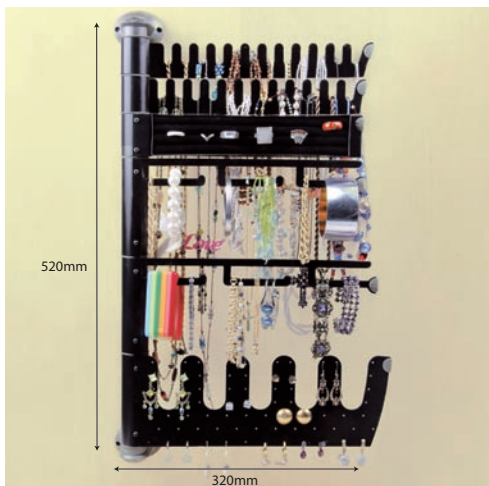

PULLOUT SHOE RACKS/ STORAGE ACCESSORIES

K600
PULLOUT SHOE RACK
 Suitable for 600mm unit
 Width - 568
 Depth - 450
 Height - 160
 Includes 450mm Drawer Runner

K900
PULLOUT SHOE RACK
 Suitable for 900mm unit
 Width - 868
 Depth - 450
 Height - 160
 Includes 450mm Drawer Runner

TISRW
TIDY SUZI JEWELLERY ORGANISER
 Stainless steel and aluminium, with a hard-wearing, luxurious velvet finish.
 180 degree rotating arms ensure easy access to all your jewellery.
 Stores:
 - 50 necklaces
 - up to 20 rings
 - 18 bangles/watches
 - 38 pairs of earrings
 Jewellery not included

R490
FOLDAWAY IRONING BOARD
 Suitable for installation
 in 400mm unit
 Supplied with 100% cotton
 removable cover

R490C
REPLACEMENT COVER
 Assorted colours