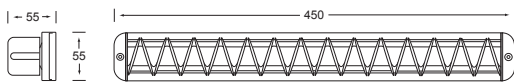

AMBOS TIE AND BELT RACKS

A141A
FIXED TIE and BELT RACK
Silver
 Length - 450

A142A
PULLOUT TIE and BELT RACK
Silver
 Including Plastic Cuff-link Bowl
 Closed Length - 510
 Open Length - 920

FIXED TIE AND BELT RACK

PULLOUT TIE AND BELT RACK

• Specifications and design subject to change without notice • All dimensions in millimetres (nominal)