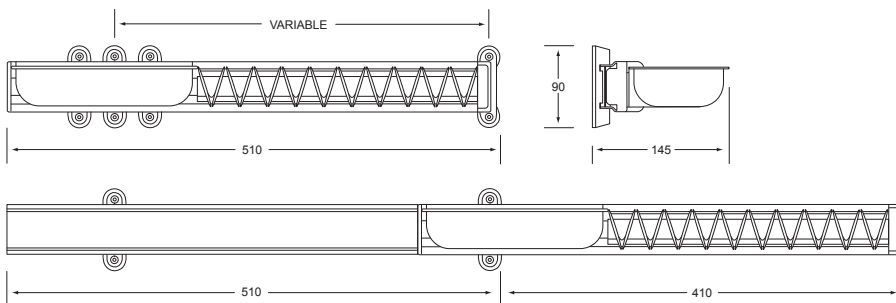

AMBOS TIE AND BELT RACKS

A141A
FIXED TIE and BELT RACK
Silver
 Length - 450

A142A
PULLOUT TIE and BELT RACK
Silver
 Including Plastic Cuff-link Bowl
 Closed Length - 510
 Open Length - 920

FIXED TIE AND BELT RACK

PULLOUT TIE AND BELT RACK

• Specifications and design subject to change without notice • All dimensions in millimetres (nominal)