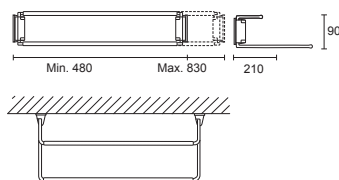

## SIDE FIXING

**A111A**  
**TELESCOPIC SHOE RACK FOR REAR FIX**  
**Silver**

**A115A**  
**TELESCOPIC SHOE RACK SIDE FIXING**  
**Silver**

**A117A**  
**ALUMINIUM SHOE RACK GUIDE PER PAIR**