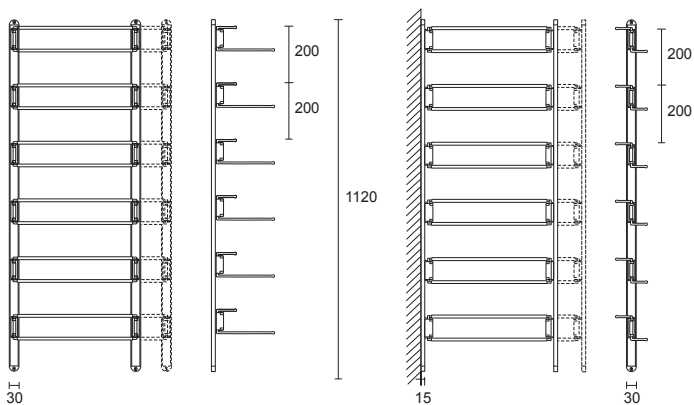

APPLICATION FOR ALUMINIUM GUIDES