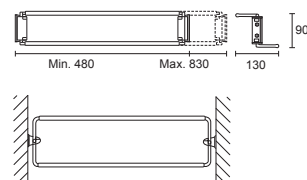

## SIDE FIXING

**A111A**  
**TELESCOPIC SHOE RACK FOR REAR FIX**  
**Silver**

**A115A**  
**TELESCOPIC SHOE RACK SIDE FIXING**  
**Silver**

**A117A**  
**ALUMINIUM SHOE RACK GUIDE PER PAIR**