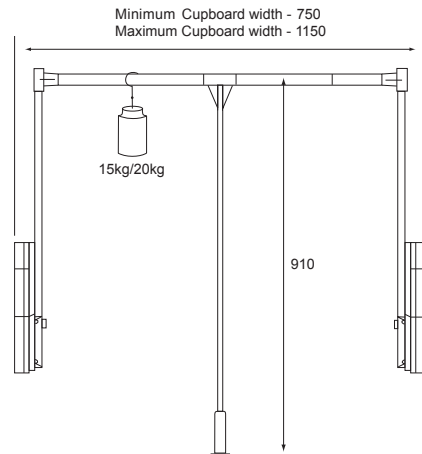

AMBOS CLOTHES LIFTS

Superlift
A151A

Lift
A700A

A151A
WARDROBE CLOTHES LIFT
Superlift
Silver
Load capacity - 20Kg
Able to stop in any position

A700A
WARDROBE CLOTHES LIFT
Silver
Load capacity - 15Kg
Stops in 90° position

A152A
CLOTHES LIFT SPACER - Superlift
Optional Spacer to increase gap
between arm and side carcass

A710A
CLOTHES LIFT SPACER - Lift 700
Optional Spacer to increase gap
between arm and side carcass

• Specifications and design subject to change without notice • All dimensions in millimetres (nominal)