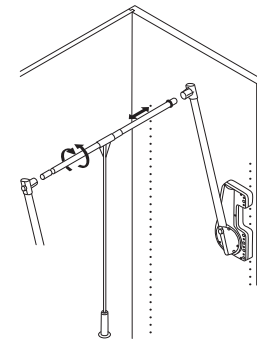

AMBOS CLOTHES LIFTS

Superlift
A151A

Lift
A700A

A151A
WARDROBE CLOTHES LIFT
Superlift
Silver
Load capacity - 20Kg
Able to stop in any position

A700A
WARDROBE CLOTHES LIFT
Silver
Load capacity - 15Kg
Stops in 90° position

A152A
CLOTHES LIFT SPACER - Superlift
Optional Spacer to increase gap
between arm and side carcass

A710A
CLOTHES LIFT SPACER - Lift 700
Optional Spacer to increase gap
between arm and side carcass

• Specifications and design subject to change without notice • All dimensions in millimetres (nominal)