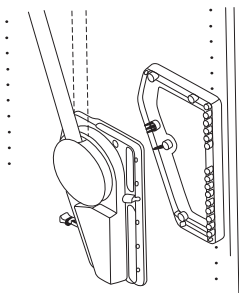

AMBOS CLOTHES LIFTS

Superlift
A151A

Lift
A700A

A151A
WARDROBE CLOTHES LIFT
Superlift
Silver
Load capacity - 20Kg
Able to stop in any position

A700A
WARDROBE CLOTHES LIFT
Silver
Load capacity - 15Kg
Stops in 90° position

A152A
CLOTHES LIFT SPACER - Superlift
Optional Spacer to increase gap
between arm and side carcass

A710A
CLOTHES LIFT SPACER - Lift 700
Optional Spacer to increase gap
between arm and side carcass

• Specifications and design subject to change without notice • All dimensions in millimetres (nominal)