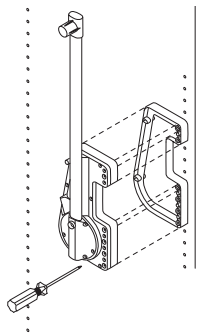

AMBOS CLOTHES LIFTS

Superlift
A151A

Lift
A700A

A151A
WARDROBE CLOTHES LIFT
Superlift
Silver
Load capacity - 20Kg
Able to stop in any position

A700A
WARDROBE CLOTHES LIFT
Silver
Load capacity - 15Kg
Stops in 90° position

A152A
CLOTHES LIFT SPACER - Superlift
Optional Spacer to increase gap
between arm and side carcass

A710A
CLOTHES LIFT SPACER - Lift 700
Optional Spacer to increase gap
between arm and side carcass

• Specifications and design subject to change without notice • All dimensions in millimetres (nominal)