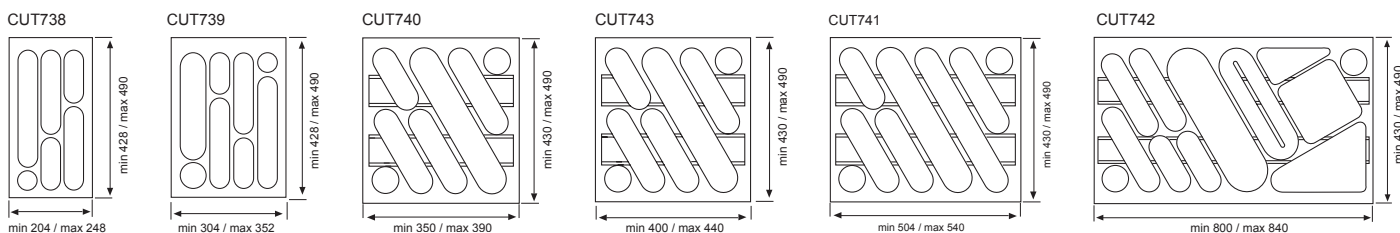

CUTLERY TRAYS AND SPICE TRAYS

Contents of spice tray not included

WHITE AND GREY SPICE TRAYS

Vacuum formed High Gloss ABS

| | | |
|-------------|----------------------------------|------------------------------|
| SPICE400L | - 310 x 476 (Trimmable) | -400mm unit |
| SPICE425 | - 395 x 425 | -500mm unit on 450mm runner |
| SPICE450GR | - 380 X 480 Metallic Grey | -450mm unit on Uniset runner |
| SPICE450L | - 357 x 465 | -450mm unit on 500mm runner |
| SPICE450LGR | - 357 x 465 Metallic Grey | -450mm unit on 500mm runner |
| SPICE450M | - 380 x 480 | -450mm unit on Uniset runner |
| SPICE450S | - 357 x 415 | -450mm unit on 450mm runner |
| SPICE500 | - 408 x 465 | -500mm unit |
| SPICE500GR | - 408 x 465 Metallic Grey | -500mm unit |
| SPICE600 | - 511 x 465 | -600mm unit |
| SPICE600GR | - 511 x 465 Metallic Grey | -600mm unit |

Contents of cutlery tray not included

WHITE AND GREY CUTLERY TRAYS

Vacuum formed High Gloss ABS

| | | |
|-----------|----------------------------------|------------------------------|
| CUT400L | - 310 x 476 (Trimmable) | -400mm unit |
| CUT425 | - 395 x 425 | -500mm unit on 450mm runner |
| CUT450GR | - 380 X 480 Metallic Grey | -450mm unit on Uniset runner |
| CUT450L | - 357 x 465 | -450mm unit on 500mm runner |
| CUT450LGR | - 357 X 465 Metallic Grey | -450mm unit on 500mm runner |
| CUT450M | - 380 x 480 | -450mm unit on Uniset runner |
| CUT450S | - 357 x 415 | -450mm unit on 450mm runner |
| CUT500 | - 408 x 465 | -500mm unit |
| CUT600 | - 511 x 465 | -600mm unit |
| CUT600GR | - 511 x 465 Metallic Grey | -600mm unit |

Contents of cutlery tray not included

METALLIC GREY CUTLERY TRAYS

(Trimmable)

| | |
|--------|--------------|
| CUT738 | - 300mm unit |
| CUT739 | - 400mm unit |
| CUT740 | - 450mm unit |
| CUT743 | - 500mm unit |
| CUT741 | - 600mm unit |
| CUT742 | - 900mm unit |

• Specifications and design subject to change without notice • All dimensions in millimetres (nominal)