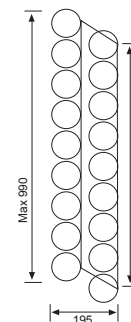

# HOLDERS AND RACKS

**FG565831005600**  
**STAINLESS STEEL DISH DRYING RACK**  
for 600mm unit

**FG565831008600**  
**STAINLESS STEEL DISH DRYING RACK**  
for 900mm unit

**Dish Rack**  
Load capacity - 16.8Kg - 600mm unit  
- 25.2Kg - 900mm unit

**Glass Rack**  
Load capacity - 12Kg - 600mm unit  
- 18Kg - 900mm unit

**Drip Tray**

**WBH5**  
**CHROME WINE BOTTLE HOLDER**  
5 Ring

**WBH6**  
**CHROME WINE BOTTLE HOLDER**  
6 Ring

**WBH9**  
**CHROME WINE BOTTLE HOLDER**  
9 Ring

RING Ø 110mm

**PSH20CH**  
**WINE GLASS HOLDER**  
Chrome  
Holds 12 standard glasses  
345 x 300 x 60

**PSH20**  
**WINE GLASS HOLDER**  
Stainless Steel  
Holds 16 standard glasses  
430 x 300 x 35

**C300**  
**CROCKERY RACK**  
White epoxy coated  
Suitable for installation in 300mm pot drawer