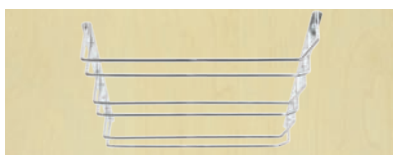

# HOLDERS AND RACKS

**FG565831005600**  
**STAINLESS STEEL DISH DRYING RACK**  
for 600mm unit

**FG565831008600**  
**STAINLESS STEEL DISH DRYING RACK**  
for 900mm unit

**Dish Rack**  
Load capacity - 16.8Kg - 600mm unit  
- 25.2Kg - 900mm unit

**Glass Rack**  
Load capacity - 12Kg - 600mm unit  
- 18Kg - 900mm unit

**Drip Tray**

**WBH5**  
**CHROME WINE BOTTLE HOLDER**  
5 Ring

**WBH6**  
**CHROME WINE BOTTLE HOLDER**  
6 Ring

**WBH9**  
**CHROME WINE BOTTLE HOLDER**  
9 Ring

RING Ø 110mm

**PSH20CH**  
**WINE GLASS HOLDER**  
Chrome  
Holds 12 standard glasses  
345 x 300 x 60

**PSH20**  
**WINE GLASS HOLDER**  
Stainless Steel  
Holds 16 standard glasses  
430 x 300 x 35

**C300**  
**CROCKERY RACK**  
White epoxy coated  
Suitable for installation in 300mm pot drawer