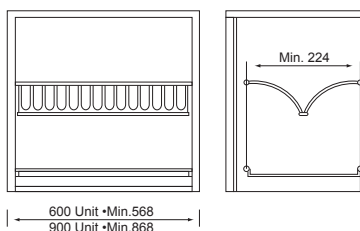

# HOLDERS AND RACKS

**FG565831005600**  
**STAINLESS STEEL DISH DRYING RACK**  
for 600mm unit

**FG565831008600**  
**STAINLESS STEEL DISH DRYING RACK**  
for 900mm unit

**Dish Rack**  
Load capacity - 16.8Kg - 600mm unit  
- 25.2Kg - 900mm unit

**Glass Rack**  
Load capacity - 12Kg - 600mm unit  
- 18Kg - 900mm unit

**Drip Tray**

**WBH5**  
**CHROME WINE BOTTLE HOLDER**  
5 Ring

**WBH6**  
**CHROME WINE BOTTLE HOLDER**  
6 Ring

**WBH9**  
**CHROME WINE BOTTLE HOLDER**  
9 Ring

RING Ø 110mm

**PSH20CH**  
**WINE GLASS HOLDER**  
Chrome  
Holds 12 standard glasses  
345 x 300 x 60

**PSH20**  
**WINE GLASS HOLDER**  
Stainless Steel  
Holds 16 standard glasses  
430 x 300 x 35

**C300**  
**CROCKERY RACK**  
White epoxy coated  
Suitable for installation in 300mm pot drawer