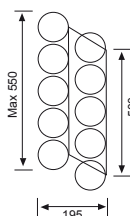

# HOLDERS AND RACKS

**FG565831005600**  
**STAINLESS STEEL DISH DRYING RACK**  
for 600mm unit

**FG565831008600**  
**STAINLESS STEEL DISH DRYING RACK**  
for 900mm unit

**Dish Rack**  
Load capacity - 16.8Kg - 600mm unit  
- 25.2Kg - 900mm unit

**Glass Rack**  
Load capacity - 12Kg - 600mm unit  
- 18Kg - 900mm unit

**Drip Tray**

**WBH5**  
**CHROME WINE BOTTLE HOLDER**  
5 Ring

**WBH6**  
**CHROME WINE BOTTLE HOLDER**  
6 Ring

**WBH9**  
**CHROME WINE BOTTLE HOLDER**  
9 Ring

RING Ø 110mm

**PSH20CH**  
**WINE GLASS HOLDER**  
Chrome  
Holds 12 standard glasses  
345 x 300 x 60

**PSH20**  
**WINE GLASS HOLDER**  
Stainless Steel  
Holds 16 standard glasses  
430 x 300 x 35

**C300**  
**CROCKERY RACK**  
White epoxy coated  
Suitable for installation in 300mm pot drawer