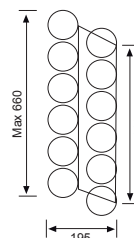

# HOLDERS AND RACKS

**FG565831005600**  
**STAINLESS STEEL DISH DRYING RACK**  
for 600mm unit

**FG565831008600**  
**STAINLESS STEEL DISH DRYING RACK**  
for 900mm unit

**Dish Rack**  
Load capacity - 16.8Kg - 600mm unit  
- 25.2Kg - 900mm unit

**Glass Rack**  
Load capacity - 12Kg - 600mm unit  
- 18Kg - 900mm unit

**Drip Tray**

**WBH5**  
**CHROME WINE BOTTLE HOLDER**  
5 Ring

**WBH6**  
**CHROME WINE BOTTLE HOLDER**  
6 Ring

**WBH9**  
**CHROME WINE BOTTLE HOLDER**  
9 Ring

RING Ø 110mm

**PSH20CH**  
**WINE GLASS HOLDER**  
Chrome  
Holds 12 standard glasses  
345 x 300 x 60

**PSH20**  
**WINE GLASS HOLDER**  
Stainless Steel  
Holds 16 standard glasses  
430 x 300 x 35

**C300**  
**CROCKERY RACK**  
White epoxy coated  
Suitable for installation in 300mm pot drawer