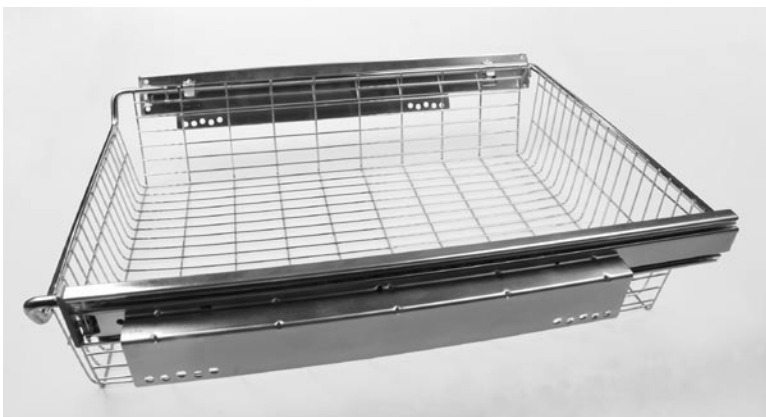

# VEGETABLE BASKETS

- All Wicker Baskets exclude runners
- Standard Wicker Baskets require a base to fix the runners

### CHROME

VB450DCH	- 450 Unit	500 x 368 x 200
VB500DCH	- 500 Unit	500 x 418 x 200
VB600DCH	- 600 Unit	500 x 518 x 200

**VBS-** Veg Basket Spacers 25mm

- All white baskets 100mm deep except VB450D which is 200mm deep
- All chrome baskets 175mm deep
- All baskets include 500mm runners except VB450S which includes 450mm runners
- Chrome baskets include full extension ball bearing runners
- Allow 25mm for runner thickness plus 25mm for spacer
- Order spacers separately - VBS - required for white and chrome baskets

### CHROME

VB450CH	- 450 Unit	500 x 368 x 175
VB500CH	- 500 Unit	500 x 418 x 175
VB600CH	- 600 Unit	500 x 518 x 175

**VBS-** Veg Basket Spacers 25mm

• Specifications and design subject to change without notice • All dimensions in millimetres (nominal)