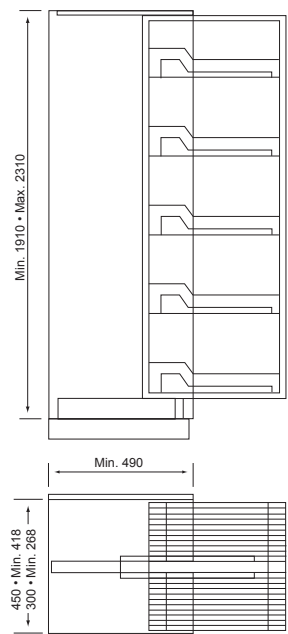

FGV PULLOUT PANTRY AND PULLOUT LARDER

FG55E178002600
HI-LINE PULLOUT PANTRY
for 300mm unit

FG55E178004100
HI-LINE PULLOUT PANTRY
for 450mm unit

Self closing
Full extension runners
Load capacity 80Kg
Height adjustable
Includes: 6 chrome baskets
on adjustable guides

FG550130003000
SPARE CHROME BASKET
for 300mm unit

FG550130004500
SPARE CHROME BASKET
for 450mm unit

FG3A0159081500
SIDE MOUNT PULLOUT LARDER
150mm Unit

FG3A0159083000
SIDE MOUNT PULLOUT LARDER
300mm Unit

Includes full extension runners
Self closing
Load capacity 50Kg
Includes: 1 chrome basket and
1 chrome bottle holder
on adjustable guides
Left or right installation

FG3A0010001500
SPARE CHROME BASKET
for 150mm side mount larder

• Specifications and design subject to change without notice • All dimensions in millimetres (nominal)