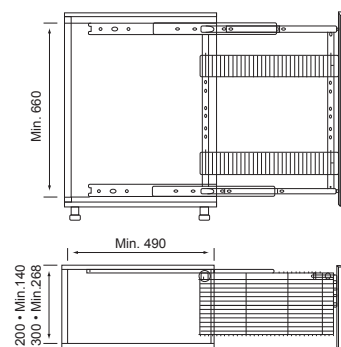

FGV PULLOUT PANTRY AND PULLOUT LARDER

FG55E178002600
HI-LINE PULLOUT PANTRY
for 300mm unit

FG55E178004100
HI-LINE PULLOUT PANTRY
for 450mm unit

Self closing
Full extension runners
Load capacity 80Kg
Height adjustable
Includes: 6 chrome baskets
on adjustable guides

FG550130003000
SPARE CHROME BASKET
for 300mm unit

FG550130004500
SPARE CHROME BASKET
for 450mm unit

FG3A0159081500
SIDE MOUNT PULLOUT LARDER
150mm Unit

FG3A0159083000
SIDE MOUNT PULLOUT LARDER
300mm Unit

Includes full extension runners
Self closing
Load capacity 50Kg
Includes: 1 chrome basket and
1 chrome bottle holder
on adjustable guides
Left or right installation

FG3A0010001500
SPARE CHROME BASKET
for 150mm side mount larder

• Specifications and design subject to change without notice • All dimensions in millimetres (nominal)