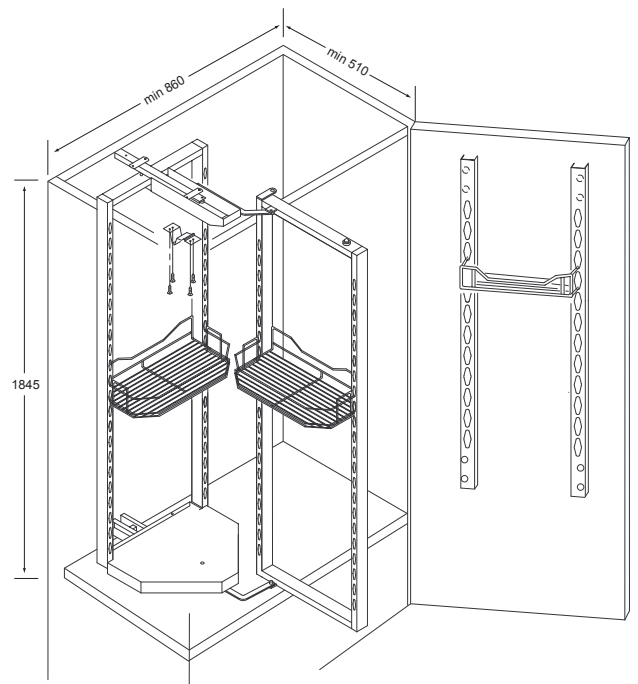

FGV DOUBLE PULLOUT PANTRY

FG550193009000 PULLOUT DOUBLE PANTRY for hinged door

Suitable for installation in a 900mm unit
Unit includes 42 chrome baskets on height
adjustable guides

Height - Fixed

Hinge recommendation:

- use 175° hinges only
- 4 hinges per MDF door
- 5 hinges per SOLID door

CHROME BASKET
for PULLOUT FRAME
28 per Pantry

CHROME BASKET
for DOOR FRAME
14 per Pantry

• Specifications and design subject to change without notice • All dimensions in millimetres (nominal)