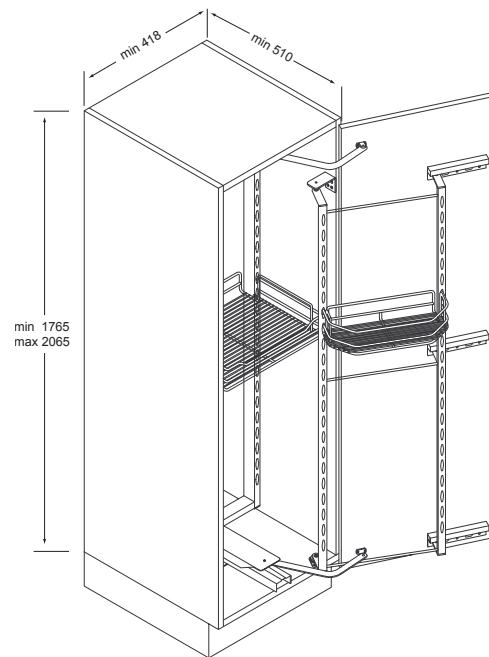

# FGV SINGLE PULLOUT PANTRY

## FG550191004500 PULLOUT SINGLE PANTRY for hinged door

- Suitable for installation in a 450mm unit  
Unit includes 12 chrome baskets on height adjustable guides  
Left or right hand installation  
Height adjustable  
Hinge recommendation:
- use 175° hinges only
  - 4 hinges per MDF door
  - 5 hinges per SOLID door

CHROME BASKET  
for PULLOUT FRAME  
6 per Pantry

CHROME BASKET  
for DOOR FRAME  
6 per Pantry