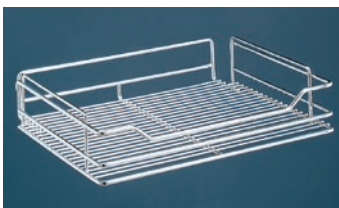

# FGV SINGLE PULLOUT PANTRY

## FG550191004500 PULLOUT SINGLE PANTRY for hinged door

- Suitable for installation in a 450mm unit  
Unit includes 12 chrome baskets on height adjustable guides  
Left or right hand installation  
Height adjustable  
Hinge recommendation:
- use 175° hinges only
  - 4 hinges per MDF door
  - 5 hinges per SOLID door