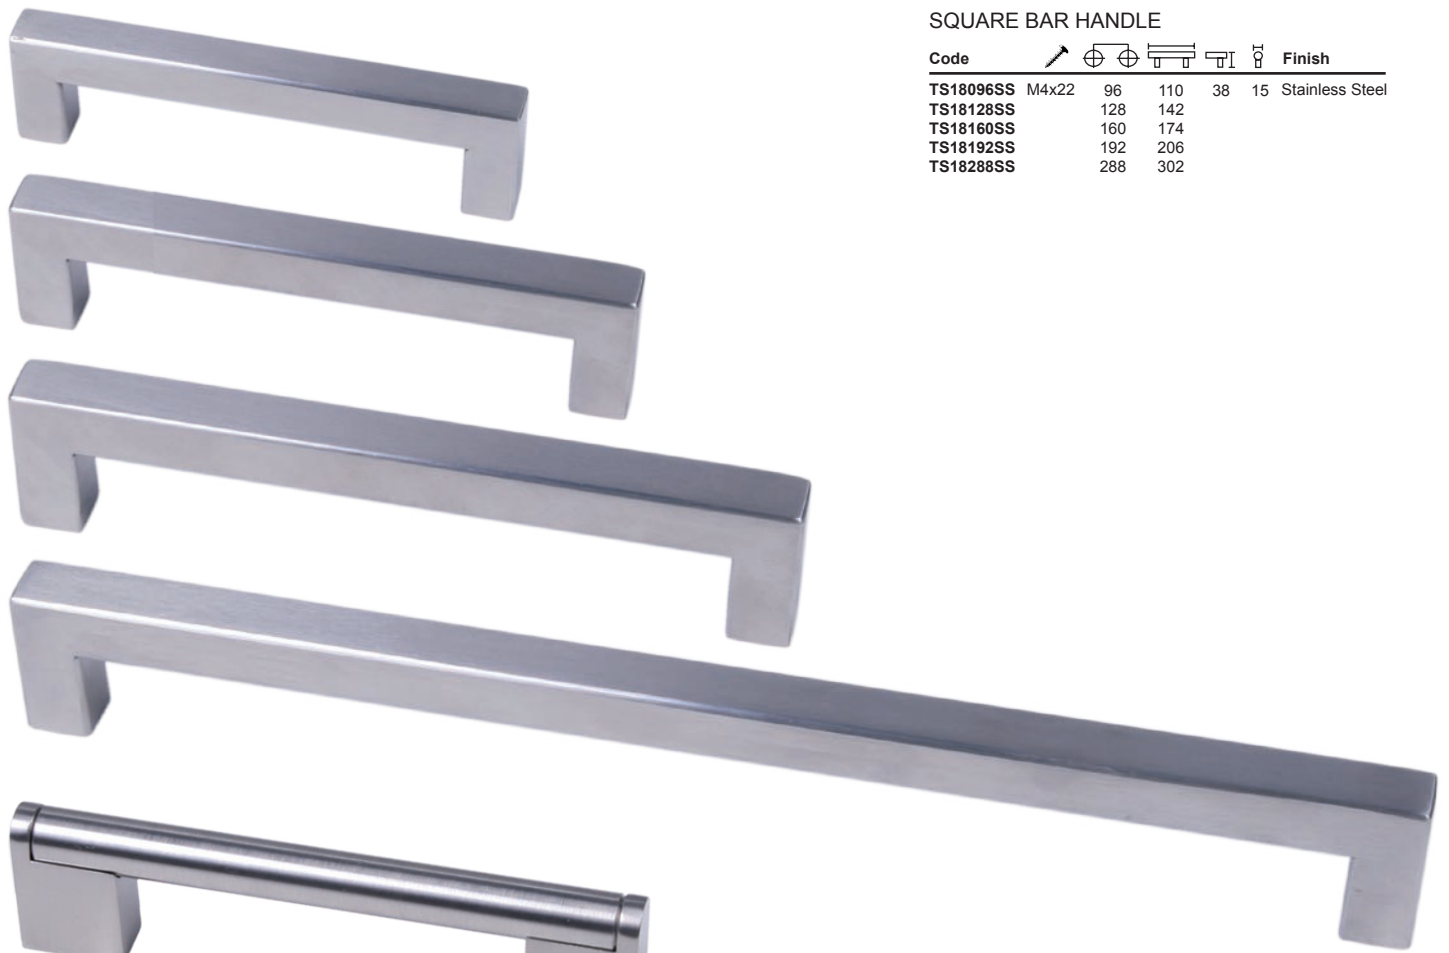

SQUARE BAR/ ARIES BAR HANDLES

SQUARE BAR HANDLE

Code						Finish
TS18096SS	M4x22	96	110	38	15	Stainless Steel
TS18128SS		128	142			
TS18160SS		160	174			
TS18192SS		192	206			
TS18288SS		288	302			

ARIES BAR HANDLE

Code						Finish
TS790128SC	M4 x 22	128	147	37	14	Satin Chrome
TS790160SC		160	179			
TS790192SC		192	211			
TS790288SC		288	307			
TS790352SC		352	371			

• Specifications and design subject to change without notice • All dimensions in millimetres (nominal)