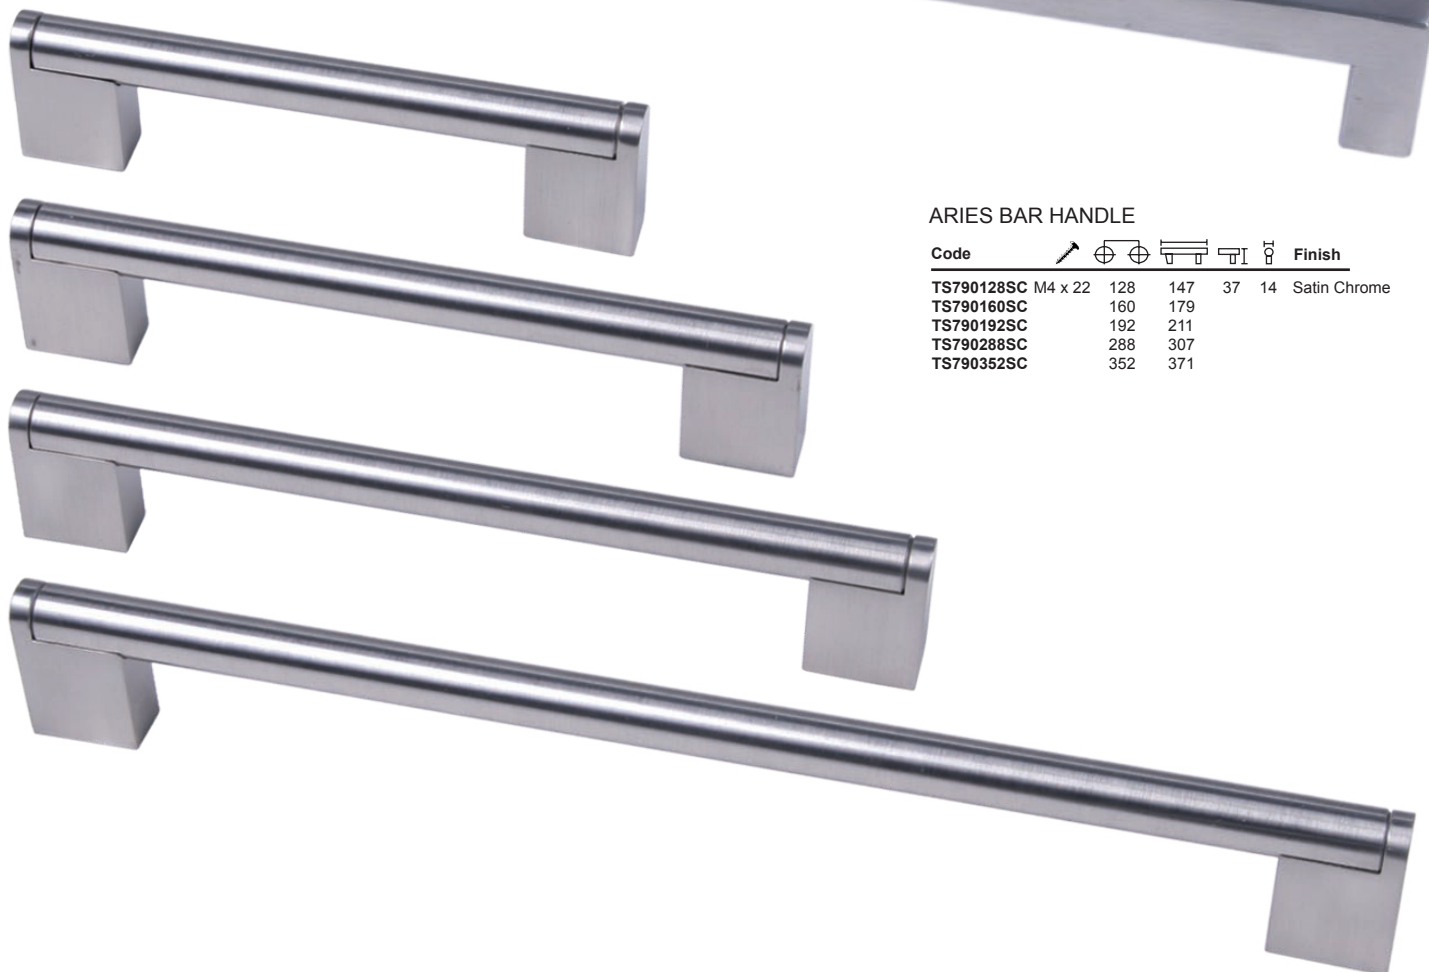

SQUARE BAR/ ARIES BAR HANDLES

SQUARE BAR HANDLE

Code						Finish
TS18096SS	M4x22	96	110	38	15	Stainless Steel
TS18128SS		128	142			
TS18160SS		160	174			
TS18192SS		192	206			
TS18288SS		288	302			

ARIES BAR HANDLE

Code						Finish
TS790128SC	M4 x 22	128	147	37	14	Satin Chrome
TS790160SC		160	179			
TS790192SC		192	211			
TS790288SC		288	307			
TS790352SC		352	371			

• Specifications and design subject to change without notice • All dimensions in millimetres (nominal)