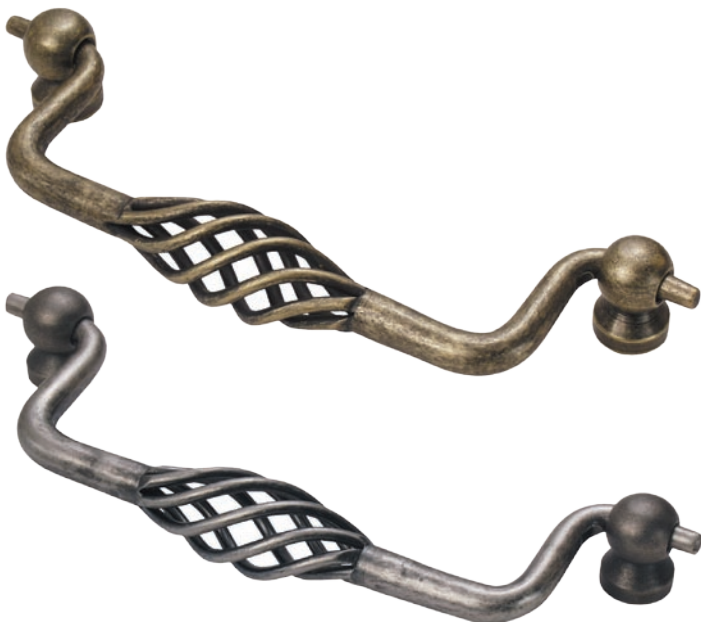

# BIRDCAGE HANDLES AND KNOBS

## SPIRAL POINT BIRDCAGE KNOB

Code						Finish
TS10133AB	M4x22	33	49	33		Antique Brass
TS10133PE						Pewter
TS10133MB						Matt Black

## SPIRAL BIRDCAGE KNOB

Code						Finish
TS10238AB	M4x22	38	34	38		Antique Brass
TS10238PE						Pewter
TS10238MB						Matt Black

## BIRDCAGE DROP HANDLE

Code						Finish
TS104128AB	M4x22	128	146	21	23	Antique Brass
TS104128PE						Pewter