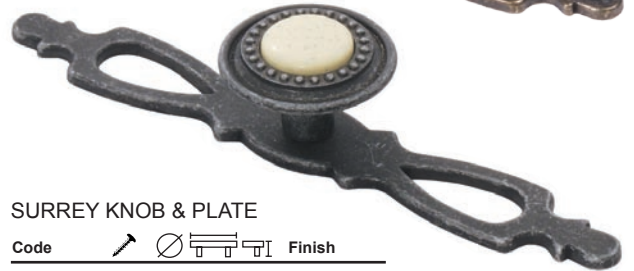

BUTTERCUP/ VICTORIA/ SURREY AND DROP HANDLES

BUTTERCUP HANDLE

Code							Finish
TS8038AB	M4x22	64	104	24	24		Antique Brass
TS8038OT							Oxidised Tin
TS8038SC							Satin Chrome

VICTORIA HANDLE

Code							Finish
TS8773AB	M4x22	96	110	22	16		Antique Brass
TS8773OT							Oxidised Tin
TS8773SC							Satin Chrome

SURREY KNOB & PLATE

Code							Finish
SK299AB	M4x22	31	125	22			Antique Brass
SK299							Olde Iron

OXFORD DROP HANDLE

Code							Finish
SH598LAB	M4x20	76	95	12	12		Antique Brass
SH598L							Olde Iron

WINDSOR DROP HANDLE

Code							Finish
SH069	CH6X16	56	70	12	53		Olde Iron

• Specifications and design subject to change without notice • All dimensions in millimetres (nominal)