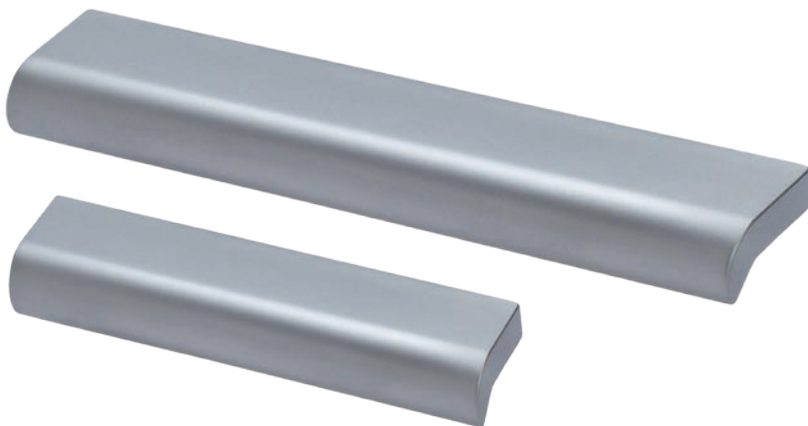

STRIP/ COVER/ MOCK-INSET HANDLES AND KNOBS

ZEUS HANDLE

Code							Finish
E4075IL	M4x22	160	168	45	18		Inox Look

ALUMINIUM COVER HANDLE

Code							Finish
E4011MS	CH6x16	192	232	18	32		Matt Silver
E4010MS		128	168	18	32		Matt Silver

STRIP HANDLE

Code							Finish
E4024MC	M4x20	128	150	22	12		Matt Chrome
E4023MC		64	96	20	12		Matt Chrome

DOLMEN KNOB

Code							Finish
E2076MC	M4x20	16	44	20	22		Matt Chrome

• Specifications and design subject to change without notice • All dimensions in millimetres (nominal)