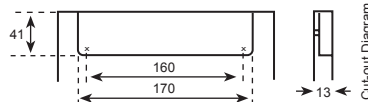

# INSET HANDLES

POSTBOX HANDLE (Inset)

Code							Finish
E5013MC	M4x8	160	170	2	55		Matt Chrome

ONDA HANDLE (Inset)

Code						Finish
E4057CL	M4x8	160	170	9	52	Chrome Look

POSTBOX HANDLE (Inset)

Code						Finish
E4036MC	M4x8	160	172	2	45	Matt Chrome

• Specifications and design subject to change without notice • All dimensions in millimetres (nominal)