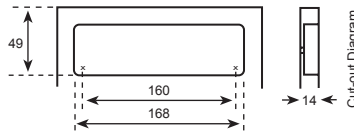

# INSET HANDLES

POSTBOX HANDLE (Inset)

Code							Finish
E5013MC	M4x8	160	170	2	55		Matt Chrome

ONDA HANDLE (Inset)

Code						Finish
E4057CL	M4x8	160	170	9	52	Chrome Look

POSTBOX HANDLE (Inset)

Code						Finish
E4036MC	M4x8	160	172	2	45	Matt Chrome

• Specifications and design subject to change without notice • All dimensions in millimetres (nominal)