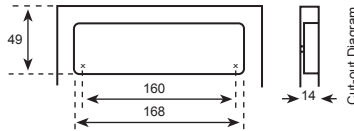

# INSET HANDLES

POSTBOX HANDLE (Inset)

Code							Finish
E5013MC	M4x8	160	170	2	55		Matt Chrome

ONDA HANDLE (Inset)

Code						Finish
E4057CL	M4x8	160	170	9	52	Chrome Look

POSTBOX HANDLE (Inset)

Code						Finish
E4036MC	M4x8	160	172	2	45	Matt Chrome

• Specifications and design subject to change without notice • All dimensions in millimetres (nominal)