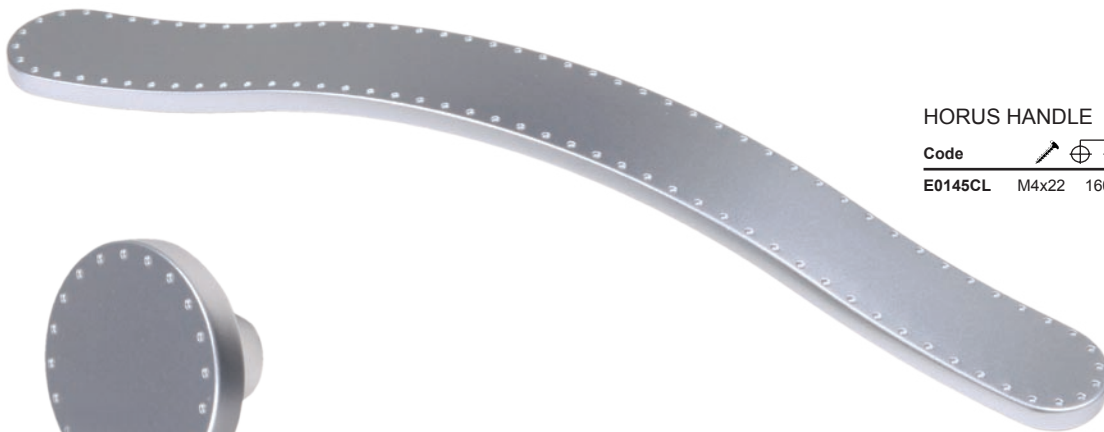

ARCHED AND STIPPLED HANDLES AND KNOBS

LUNA KNOB

Code							Finish
E2087BC	M4x22	16	60	23			Bright Chrome
E2087IL							Inox Look

HORUS HANDLE

Code							Finish
E0145CL	M4x22	160	220	32	24		Chrome Look

HORUS KNOB

Code				Finish
E2084CL	M4x22	50	30	Chrome Look

TAPERED STIPPLE HANDLE

Code							Finish
E0040MC	M4x22	128	158	28	20		Matt Chrome

GALAXY HANDLE

Code							Finish
E0117MC	M4x22	128	171	30	28		Matt Chrome
E0116MC	M4x22	96	134	28	25		Matt Chrome