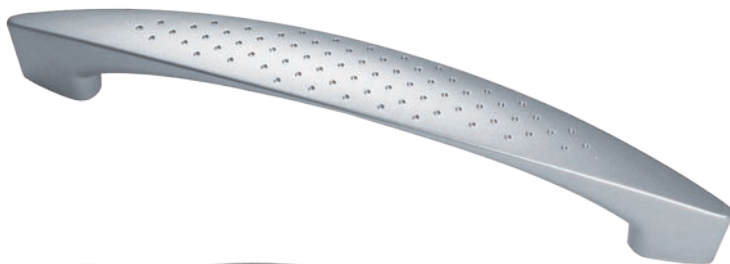

ARCHED AND STIPPLED HANDLES AND KNOBS

LUNA KNOB

Code							Finish
E2087BC	M4x22	16	60	23			Bright Chrome
E2087IL							Inox Look

HORUS HANDLE

Code							Finish
E0145CL	M4x22	160	220	32	24		Chrome Look

HORUS KNOB

Code				Finish
E2084CL	M4x22	50	30	Chrome Look

TAPERED STIPPLE HANDLE

Code							Finish
E0040MC	M4x22	128	158	28	20		Matt Chrome

GALAXY HANDLE

Code							Finish
E0117MC	M4x22	128	171	30	28		Matt Chrome
E0116MC	M4x22	96	134	28	25		Matt Chrome