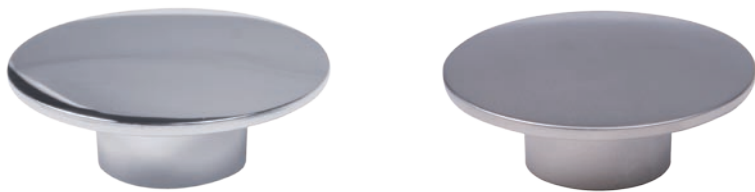

ARCHED AND STIPPLED HANDLES AND KNOBS

LUNA KNOB

Code							Finish
E2087BC	M4x22	16	60	23			Bright Chrome
E2087IL							Inox Look

HORUS HANDLE

Code							Finish
E0145CL	M4x22	160	220	32	24		Chrome Look

HORUS KNOB

Code				Finish
E2084CL	M4x22	50	30	Chrome Look

TAPERED STIPPLE HANDLE

Code							Finish
E0040MC	M4x22	128	158	28	20		Matt Chrome

GALAXY HANDLE

Code							Finish
E0117MC	M4x22	128	171	30	28		Matt Chrome
E0116MC	M4x22	96	134	28	25		Matt Chrome