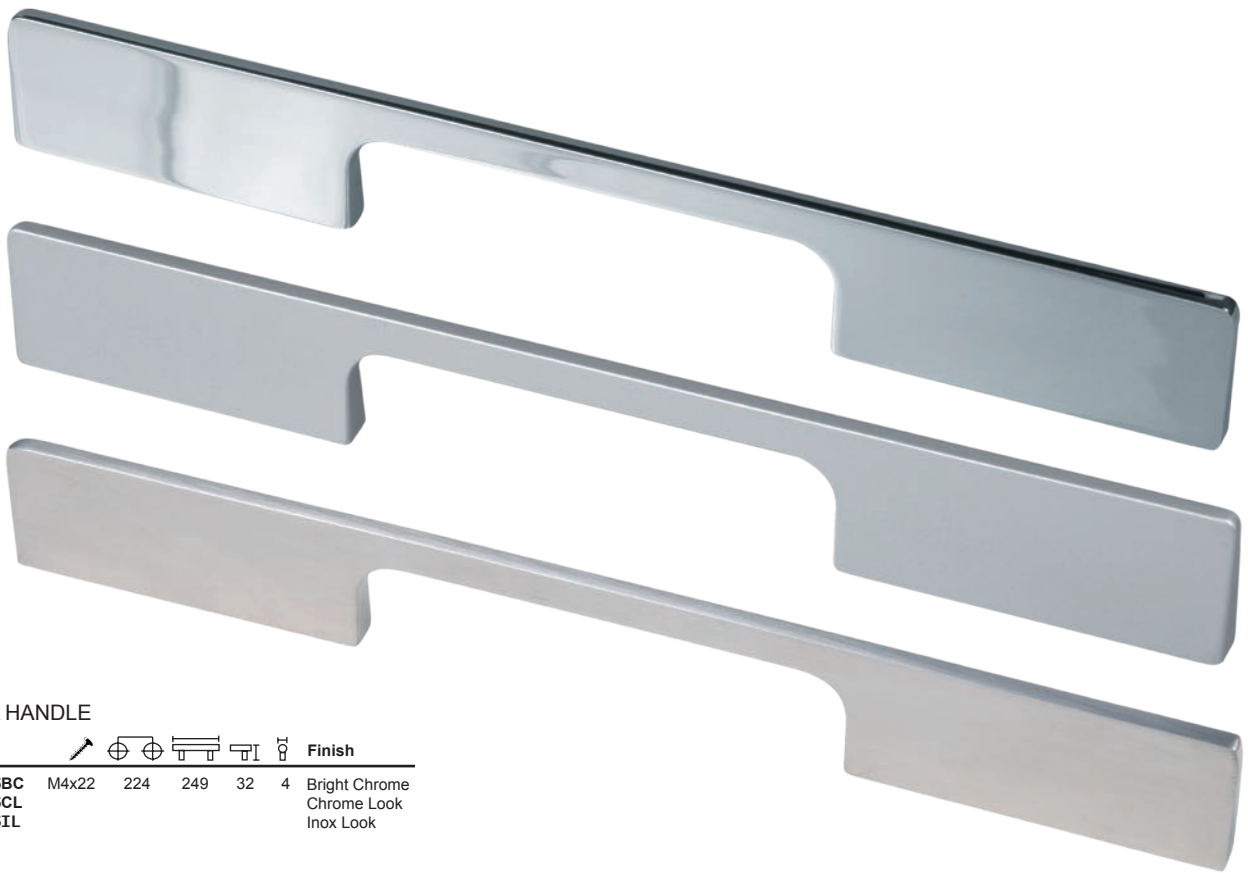

# LAIA HANDLES

## LAIA HANDLE

Code						Finish
E0155BC	M4x22	224	249	32	4	Bright Chrome
E0155CL						Chrome Look
E0155IL						Inox Look

## LAIA OFF-SET HANDLE

Code						Finish
E0156BC	M4x22	224	249	32	4	Bright Chrome
E0156CL						Chrome Look
E0156IL						Inox Look

• Specifications and design subject to change without notice • All dimensions in millimetres (nominal)