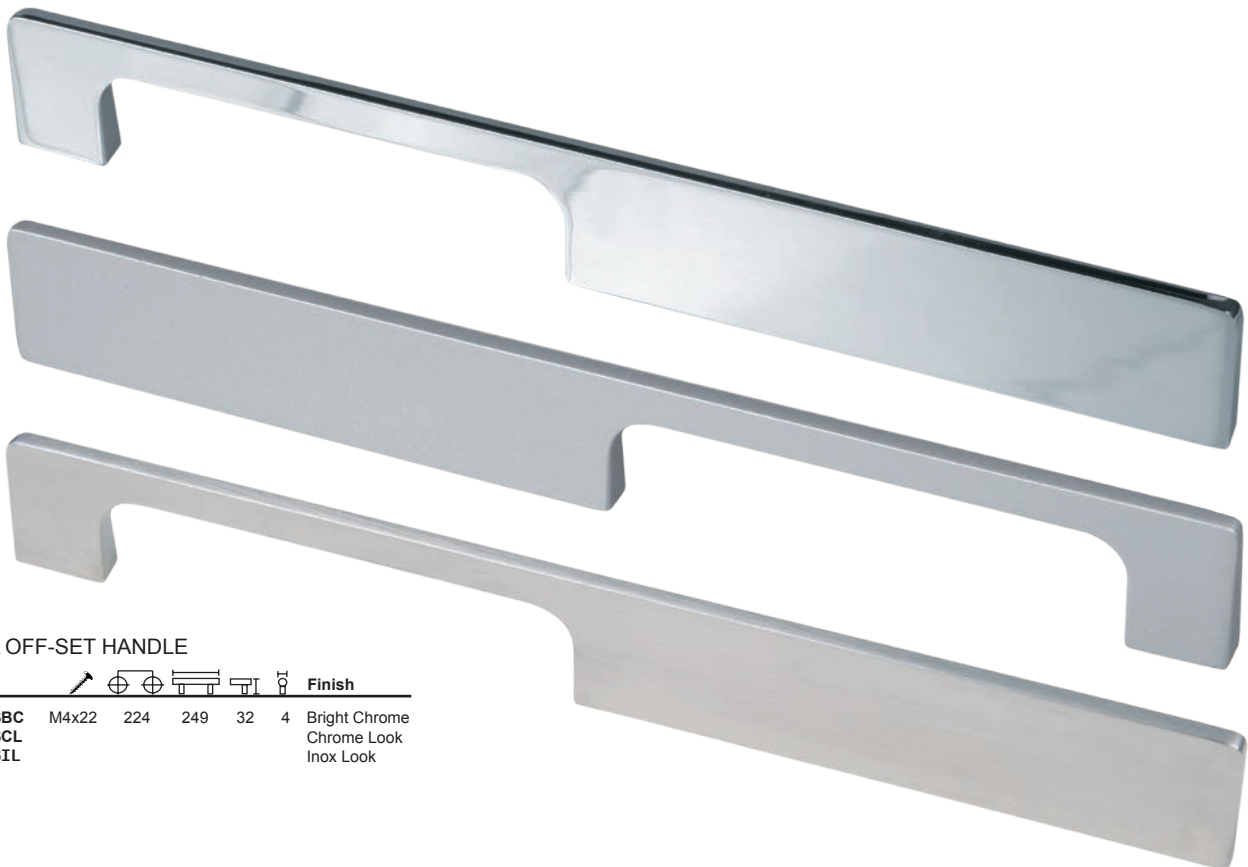

# LAIA HANDLES

## LAIA HANDLE

Code						Finish
E0155BC	M4x22	224	249	32	4	Bright Chrome
E0155CL						Chrome Look
E0155IL						Inox Look

## LAIA OFF-SET HANDLE

Code						Finish
E0156BC	M4x22	224	249	32	4	Bright Chrome
E0156CL						Chrome Look
E0156IL						Inox Look

• Specifications and design subject to change without notice • All dimensions in millimetres (nominal)