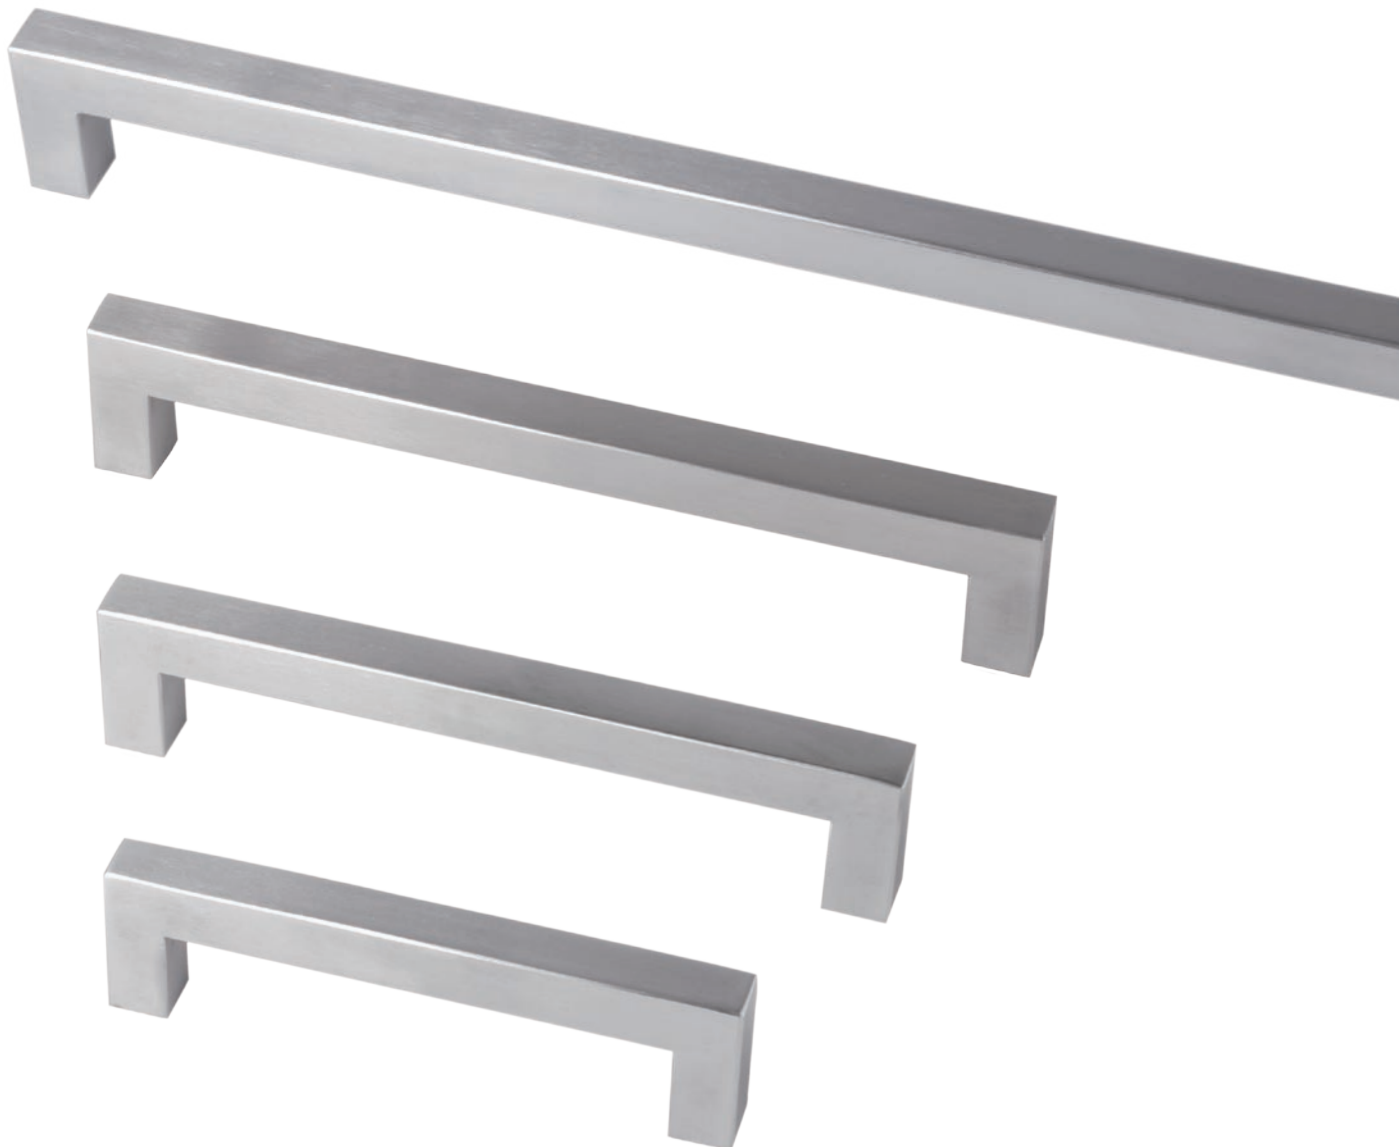

# INOX LOOK BAR HANDLES AND KNOBS

## RODAS HANDLE

Code						Finish
E0039IL	M4x22	320	335	40	15	Inox Look
E0038IL		192	207	40	15	
E0037IL		160	175	40	15	
E0036IL		128	143	40	15	

## LAU KNOB

Code						Finish
E2086IL	M4x22	16	60	23		Inox Look

• Specifications and design subject to change without notice • All dimensions in millimetres (nominal)