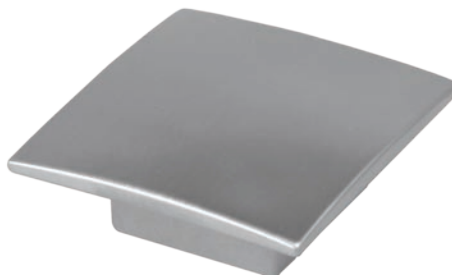

# INOX LOOK BAR HANDLES AND KNOBS

## RODAS HANDLE

Code						Finish
E0039IL	M4x22	320	335	40	15	Inox Look
E0038IL		192	207	40	15	
E0037IL		160	175	40	15	
E0036IL		128	143	40	15	

## LAU KNOB

Code						Finish
E2086IL	M4x22	16	60	23		Inox Look

• Specifications and design subject to change without notice • All dimensions in millimetres (nominal)