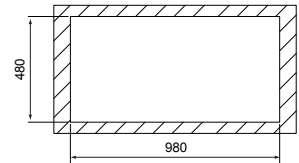

THOR STAINLESS STEEL INSET SINKS

899755 CORNER SINK

830 X 830 X 500
Bowl Depth:190

Includes
90mm Basket
Strainer Wastes
and Plumbing Kit

OPTIONAL ACCESSORIES

891220 -Wooden Chopping Board
891030 -Stainless Steel Basket

Wooden Chopping Board

Stainless Steel Basket

899753 1½ BOWL SINK

1000 X 500
Bowl Depth:150
Small Bowl Depth: 120

Includes
90mm Basket
Strainer Wastes
and Plumbing Kit

OPTIONAL ACCESSORIES

891030 -Stainless Steel Basket
891031 -Transparent Plastic Insert