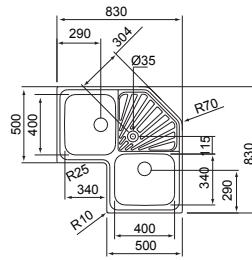

THOR STAINLESS STEEL INSET SINKS

899755 CORNER SINK

830 X 830 X 500
Bowl Depth:190

Includes
90mm Basket
Strainer Wastes
and Plumbing Kit

OPTIONAL ACCESSORIES

891220 -Wooden Chopping Board
891030 -Stainless Steel Basket

Wooden Chopping Board

Stainless Steel Basket

899753 1½ BOWL SINK

1000 X 500
Bowl Depth:150
Small Bowl Depth: 120

Includes
90mm Basket
Strainer Wastes
and Plumbing Kit

OPTIONAL ACCESSORIES

891030 -Stainless Steel Basket
891031 -Transparent Plastic Insert

Stainless Steel Basket

Transparent Plastic Insert

899754 2½ BOWL SINK

1400 X 500
Bowl Depth:190
Small Bowl Depth: 133

Includes
90mm Basket
Strainer Wastes
and Plumbing Kit

OPTIONAL ACCESSORIES

891220 -Wooden Chopping Board
891030 -Stainless Steel Basket
891031 -Transparent Plastic Insert

Wooden Chopping Board

Stainless Steel Basket

Transparent Plastic Insert

- Manufactured from grade 304 (18/10) stainless steel, with 18% chrome and 10% nickel content.
- Specifications and design subject to change without notice • All dimensions in millimetres (nominal)