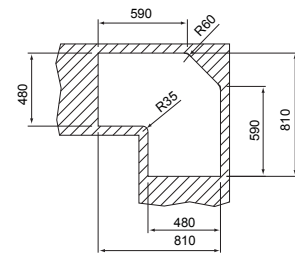

THOR STAINLESS STEEL INSET SINKS

899755 CORNER SINK

830 X 830 X 500
Bowl Depth:190

Includes
90mm Basket
Strainer Wastes
and Plumbing Kit

OPTIONAL ACCESSORIES

891220 -Wooden Chopping Board
891030 -Stainless Steel Basket

Wooden Chopping Board

Stainless Steel Basket

899753 1½ BOWL SINK

1000 X 500
Bowl Depth:150
Small Bowl Depth: 120

Includes
90mm Basket
Strainer Wastes
and Plumbing Kit

OPTIONAL ACCESSORIES

891030 -Stainless Steel Basket
891031 -Transparent Plastic Insert

Stainless Steel Basket

Transparent Plastic Insert

899754 2½ BOWL SINK

1400 X 500
Bowl Depth:190
Small Bowl Depth: 133

Includes
90mm Basket
Strainer Wastes
and Plumbing Kit

OPTIONAL ACCESSORIES

891220 -Wooden Chopping Board
891030 -Stainless Steel Basket
891031 -Transparent Plastic Insert

Wooden Chopping Board

Stainless Steel Basket

Transparent Plastic Insert

- Manufactured from grade 304 (18/10) stainless steel, with 18% chrome and 10% nickel content.
- Specifications and design subject to change without notice • All dimensions in millimetres (nominal)