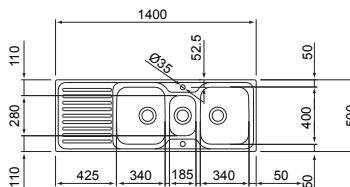

THOR STAINLESS STEEL INSET SINKS

899755 CORNER SINK

830 X 830 X 500
Bowl Depth:190

Includes
90mm Basket
Strainer Wastes
and Plumbing Kit

OPTIONAL ACCESSORIES

891220 -Wooden Chopping Board
891030 -Stainless Steel Basket

Wooden Chopping Board

Stainless Steel Basket

899753 1½ BOWL SINK

1000 X 500
Bowl Depth:150
Small Bowl Depth: 120

Includes
90mm Basket
Strainer Wastes
and Plumbing Kit

OPTIONAL ACCESSORIES

891030 -Stainless Steel Basket
891031 -Transparent Plastic Insert

Stainless Steel Basket

Transparent Plastic Insert

899754 2½ BOWL SINK

1400 X 500
Bowl Depth:190
Small Bowl Depth: 133

Includes
90mm Basket
Strainer Wastes
and Plumbing Kit

OPTIONAL ACCESSORIES

891220 -Wooden Chopping Board
891030 -Stainless Steel Basket
891031 -Transparent Plastic Insert