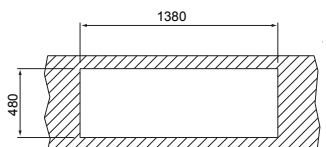

THOR STAINLESS STEEL INSET SINKS

899755 CORNER SINK

830 X 830 X 500
Bowl Depth:190

Includes
90mm Basket
Strainer Wastes
and Plumbing Kit

OPTIONAL ACCESSORIES

891220 -Wooden Chopping Board
891030 -Stainless Steel Basket

Wooden Chopping Board

Stainless Steel Basket

899753 1½ BOWL SINK

1000 X 500
Bowl Depth:150
Small Bowl Depth: 120

Includes
90mm Basket
Strainer Wastes
and Plumbing Kit

OPTIONAL ACCESSORIES

891030 -Stainless Steel Basket
891031 -Transparent Plastic Insert

Stainless Steel Basket

Transparent Plastic Insert

899754 2½ BOWL SINK

1400 X 500
Bowl Depth:190
Small Bowl Depth: 133

Includes
90mm Basket
Strainer Wastes
and Plumbing Kit

OPTIONAL ACCESSORIES

891220 -Wooden Chopping Board
891030 -Stainless Steel Basket
891031 -Transparent Plastic Insert

Wooden Chopping Board

Stainless Steel Basket

Transparent Plastic Insert

- Manufactured from grade 304 (18/10) stainless steel, with 18% chrome and 10% nickel content.
- Specifications and design subject to change without notice • All dimensions in millimetres (nominal)