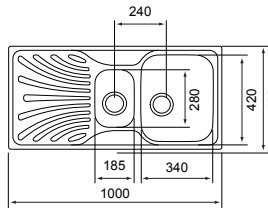

THOR STAINLESS STEEL INSET SINKS

899755 CORNER SINK

830 X 830 X 500
Bowl Depth:190

Includes
90mm Basket
Strainer Wastes
and Plumbing Kit

OPTIONAL ACCESSORIES

891220 -Wooden Chopping Board
891030 -Stainless Steel Basket

Wooden Chopping Board

Stainless Steel Basket

899753 1½ BOWL SINK

1000 X 500
Bowl Depth:150
Small Bowl Depth: 120

Includes
90mm Basket
Strainer Wastes
and Plumbing Kit

OPTIONAL ACCESSORIES

891030 -Stainless Steel Basket
891031 -Transparent Plastic Insert

Stainless Steel Basket

Transparent Plastic Insert

899754 2½ BOWL SINK

1400 X 500
Bowl Depth:190
Small Bowl Depth: 133

Includes
90mm Basket
Strainer Wastes
and Plumbing Kit

OPTIONAL ACCESSORIES

891220 -Wooden Chopping Board
891030 -Stainless Steel Basket
891031 -Transparent Plastic Insert

Wooden Chopping Board

Stainless Steel Basket

Transparent Plastic Insert

- Manufactured from grade 304 (18/10) stainless steel, with 18% chrome and 10% nickel content.
- Specifications and design subject to change without notice • All dimensions in millimetres (nominal)