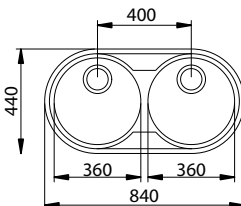

THOR STAINLESS STEEL PREPARATION BOWLS

THOR PREPARATION BOWLS

**894518
DELUXE PREPARATION BOWL**

Ø 450
Bowl Depth: 180

Includes
90mm Basket
Strainer Waste

**894511
DELUXE PREPARATION BOWL
WITH TAP HOLE**

Ø 510
Bowl Depth: 180

Includes
90mm Basket
Strainer Waste

**892441
SQUARE PREPARATION BOWL**

465 X 440
Bowl Depth: 150

Includes 38mm PVC
Waste and Plug with
overflow

**890156
PREPARATION BOWL
WITH MINI DRAINER**

770 X 500
Bowl Depth: 180

Includes
90mm Basket
Strainer Waste

**894520
DELUXE DOUBLE PREPARATION BOWL**

840 X 440
Bowl Depth: 160

Includes
90mm Basket
Strainer Wastes

- Manufactured from grade 304 (18/10) stainless steel, with 18% chrome and 10% nickel content.
- Specifications and design subject to change without notice • All dimensions in millimetres (nominal)