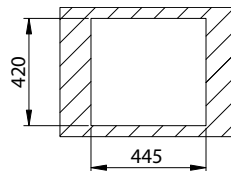

THOR STAINLESS STEEL PREPARATION BOWLS

THOR PREPARATION BOWLS

**894518
DELUXE PREPARATION BOWL**

Ø 450
Bowl Depth: 180

Includes
90mm Basket
Strainer Waste

**894511
DELUXE PREPARATION BOWL
WITH TAP HOLE**

Ø 510
Bowl Depth: 180

Includes
90mm Basket
Strainer Waste

**892441
SQUARE PREPARATION BOWL**

465 X 440
Bowl Depth: 150

Includes 38mm PVC
Waste and Plug with
overflow

**890156
PREPARATION BOWL
WITH MINI DRAINER**

770 X 500
Bowl Depth: 180

Includes
90mm Basket
Strainer Waste

**894520
DELUXE DOUBLE PREPARATION BOWL**

840 X 440
Bowl Depth: 160

Includes
90mm Basket
Strainer Wastes

- Manufactured from grade 304 (18/10) stainless steel, with 18% chrome and 10% nickel content.
- Specifications and design subject to change without notice • All dimensions in millimetres (nominal)