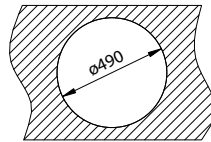

THOR STAINLESS STEEL PREPARATION BOWLS

THOR PREPARATION BOWLS

**894518
DELUXE PREPARATION BOWL**

Ø 450
Bowl Depth: 180

Includes
90mm Basket
Strainer Waste

**894511
DELUXE PREPARATION BOWL
WITH TAP HOLE**

Ø 510
Bowl Depth: 180

Includes
90mm Basket
Strainer Waste

**892441
SQUARE PREPARATION BOWL**

465 X 440
Bowl Depth: 150

Includes 38mm PVC
Waste and Plug with
overflow

**890156
PREPARATION BOWL
WITH MINI DRAINER**

770 X 500
Bowl Depth: 180

Includes
90mm Basket
Strainer Waste

**894520
DELUXE DOUBLE PREPARATION BOWL**

840 X 440
Bowl Depth: 160

Includes
90mm Basket
Strainer Wastes

- Manufactured from grade 304 (18/10) stainless steel, with 18% chrome and 10% nickel content.
- Specifications and design subject to change without notice • All dimensions in millimetres (nominal)