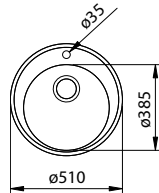

THOR STAINLESS STEEL PREPARATION BOWLS

THOR PREPARATION BOWLS

**894518
DELUXE PREPARATION BOWL**

Ø 450
Bowl Depth: 180

Includes
90mm Basket
Strainer Waste

**894511
DELUXE PREPARATION BOWL
WITH TAP HOLE**

Ø 510
Bowl Depth: 180

Includes
90mm Basket
Strainer Waste

**892441
SQUARE PREPARATION BOWL**

465 X 440
Bowl Depth: 150

Includes 38mm PVC
Waste and Plug with
overflow

**890156
PREPARATION BOWL
WITH MINI DRAINER**

770 X 500
Bowl Depth: 180

Includes
90mm Basket
Strainer Waste

**894520
DELUXE DOUBLE PREPARATION BOWL**

840 X 440
Bowl Depth: 160

Includes
90mm Basket
Strainer Wastes

- Manufactured from grade 304 (18/10) stainless steel, with 18% chrome and 10% nickel content.
- Specifications and design subject to change without notice • All dimensions in millimetres (nominal)