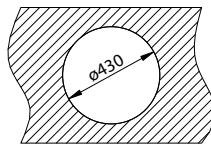

THOR STAINLESS STEEL PREPARATION BOWLS

THOR PREPARATION BOWLS

**894518
DELUXE PREPARATION BOWL**

Ø 450
Bowl Depth: 180

Includes
90mm Basket
Strainer Waste

**894511
DELUXE PREPARATION BOWL
WITH TAP HOLE**

Ø 510
Bowl Depth: 180

Includes
90mm Basket
Strainer Waste

**892441
SQUARE PREPARATION BOWL**

465 X 440
Bowl Depth: 150

Includes 38mm PVC
Waste and Plug with
overflow

**890156
PREPARATION BOWL
WITH MINI DRAINER**

770 X 500
Bowl Depth: 180

Includes
90mm Basket
Strainer Waste

**894520
DELUXE DOUBLE PREPARATION BOWL**

840 X 440
Bowl Depth: 160

Includes
90mm Basket
Strainer Wastes

- Manufactured from grade 304 (18/10) stainless steel, with 18% chrome and 10% nickel content.
- Specifications and design subject to change without notice • All dimensions in millimetres (nominal)