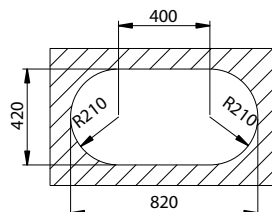

THOR STAINLESS STEEL PREPARATION BOWLS

THOR PREPARATION BOWLS

**894518
DELUXE PREPARATION BOWL**

Ø 450
Bowl Depth: 180

Includes
90mm Basket
Strainer Waste

**894511
DELUXE PREPARATION BOWL
WITH TAP HOLE**

Ø 510
Bowl Depth: 180

Includes
90mm Basket
Strainer Waste

**892441
SQUARE PREPARATION BOWL**

465 X 440
Bowl Depth: 150

Includes 38mm PVC
Waste and Plug with
overflow

**890156
PREPARATION BOWL
WITH MINI DRAINER**

770 X 500
Bowl Depth: 180

Includes
90mm Basket
Strainer Waste

**894520
DELUXE DOUBLE PREPARATION BOWL**

840 X 440
Bowl Depth: 160

Includes
90mm Basket
Strainer Wastes

- Manufactured from grade 304 (18/10) stainless steel, with 18% chrome and 10% nickel content.
- Specifications and design subject to change without notice • All dimensions in millimetres (nominal)