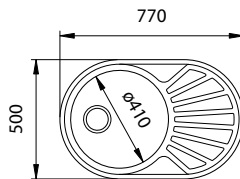

THOR STAINLESS STEEL PREPARATION BOWLS

THOR PREPARATION BOWLS

**894518
DELUXE PREPARATION BOWL**

Ø 450
Bowl Depth: 180

Includes
90mm Basket
Strainer Waste

**894511
DELUXE PREPARATION BOWL
WITH TAP HOLE**

Ø 510
Bowl Depth: 180

Includes
90mm Basket
Strainer Waste

**892441
SQUARE PREPARATION BOWL**

465 X 440
Bowl Depth: 150

Includes 38mm PVC
Waste and Plug with
overflow

**890156
PREPARATION BOWL
WITH MINI DRAINER**

770 X 500
Bowl Depth: 180

Includes
90mm Basket
Strainer Waste

**894520
DELUXE DOUBLE PREPARATION BOWL**

840 X 440
Bowl Depth: 160

Includes
90mm Basket
Strainer Wastes

- Manufactured from grade 304 (18/10) stainless steel, with 18% chrome and 10% nickel content.
- Specifications and design subject to change without notice • All dimensions in millimetres (nominal)