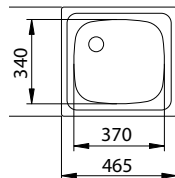

THOR STAINLESS STEEL PREPARATION BOWLS

THOR PREPARATION BOWLS

**894518
DELUXE PREPARATION BOWL**

Ø 450
Bowl Depth: 180

Includes
90mm Basket
Strainer Waste

**894511
DELUXE PREPARATION BOWL
WITH TAP HOLE**

Ø 510
Bowl Depth: 180

Includes
90mm Basket
Strainer Waste

**892441
SQUARE PREPARATION BOWL**

465 X 440
Bowl Depth: 150

Includes 38mm PVC
Waste and Plug with
overflow

**890156
PREPARATION BOWL
WITH MINI DRAINER**

770 X 500
Bowl Depth: 180

Includes
90mm Basket
Strainer Waste

**894520
DELUXE DOUBLE PREPARATION BOWL**

840 X 440
Bowl Depth: 160

Includes
90mm Basket
Strainer Wastes

- Manufactured from grade 304 (18/10) stainless steel, with 18% chrome and 10% nickel content.
- Specifications and design subject to change without notice • All dimensions in millimetres (nominal)