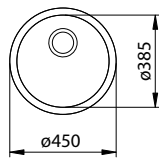

THOR STAINLESS STEEL PREPARATION BOWLS

THOR PREPARATION BOWLS

**894518
DELUXE PREPARATION BOWL**

Ø 450
Bowl Depth: 180

Includes
90mm Basket
Strainer Waste

**894511
DELUXE PREPARATION BOWL
WITH TAP HOLE**

Ø 510
Bowl Depth: 180

Includes
90mm Basket
Strainer Waste

**892441
SQUARE PREPARATION BOWL**

465 X 440
Bowl Depth: 150

Includes 38mm PVC
Waste and Plug with
overflow

**890156
PREPARATION BOWL
WITH MINI DRAINER**

770 X 500
Bowl Depth: 180

Includes
90mm Basket
Strainer Waste

**894520
DELUXE DOUBLE PREPARATION BOWL**

840 X 440
Bowl Depth: 160

Includes
90mm Basket
Strainer Wastes

- Manufactured from grade 304 (18/10) stainless steel, with 18% chrome and 10% nickel content.
- Specifications and design subject to change without notice • All dimensions in millimetres (nominal)