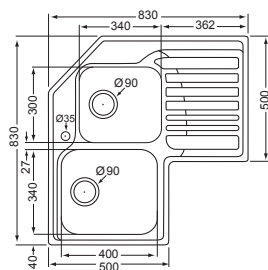

9821006

ACCESSORY KIT FOR STUDIO SINK

Includes Hygenia Chopping Board and Stainless Steel Drainer Rack (excludes Stainless Steel Basket)

OPTIONAL ACCESSORIES

9303035 -Hygenia Chopping Board

9303062 -Stainless Steel Drainer Basket

9303308 -Stainless Steel Drainer rack