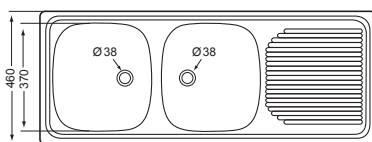

STUDIO CORNER/ DOMINOX CONTRACT SINK

STUDIO CORNER SINK

9310327 - RIGHT HAND DRAINER

9310328 - LEFT HAND DRAINER

STUDIO CORNER SINK

830 X 830
Model: STX621

BOWL DIMENSIONS

Length	Width	Depth
400	340	180
340	300	170

1160 X 460
Model: PLN621

9302021

Order 38mm PVC Waste and Plug separately

9310332

DOMINOX SINGLE END BOWL

800 X 460
Model: PLN611

9302021

Order 38mm PVC Waste and Plug separately

BOWL DIMENSIONS

Length	Width	Depth
370	340	153

BOWL DIMENSIONS

Length	Width	Depth
370	340	153

• Specifications and design subject to change without notice • All dimensions in millimetres (nominal)