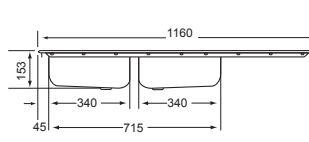

STUDIO CORNER/ DOMINOX CONTRACT SINK

STUDIO CORNER SINK

9310327 - RIGHT HAND DRAINER

9310328 - LEFT HAND DRAINER

STUDIO CORNER SINK

830 X 830
Model: STX621

BOWL DIMENSIONS

Length	Width	Depth
400	340	180
340	300	170

1160 X 460
Model: PLN621

9302021

Order 38mm PVC Waste and Plug separately

9310332

DOMINOX SINGLE END BOWL

800 X 460
Model: PLN611

9302021

Order 38mm PVC Waste and Plug separately

BOWL DIMENSIONS

Length	Width	Depth
370	340	153

BOWL DIMENSIONS

Length	Width	Depth
370	340	153

• Specifications and design subject to change without notice • All dimensions in millimetres (nominal)