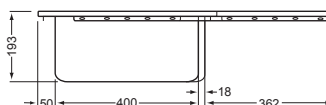

Hygenia Chopping Board