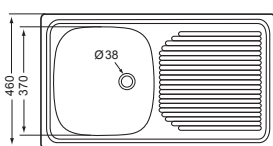

STUDIO CORNER/ DOMINOX CONTRACT SINK

STUDIO CORNER SINK

9310327 - RIGHT HAND DRAINER

9310328 - LEFT HAND DRAINER

STUDIO CORNER SINK

830 X 830
Model: STX621

BOWL DIMENSIONS

Length	Width	Depth
400	340	180
340	300	170

1160 X 460
Model: PLN621

9302021

Order 38mm PVC Waste and Plug separately

9310332

DOMINOX SINGLE END BOWL

800 X 460
Model: PLN611

9302021

Order 38mm PVC Waste and Plug separately

BOWL DIMENSIONS

Length	Width	Depth
370	340	153

BOWL DIMENSIONS

Length	Width	Depth
370	340	153

• Specifications and design subject to change without notice • All dimensions in millimetres (nominal)