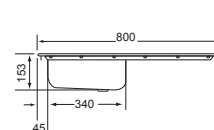

STUDIO CORNER/ DOMINOX CONTRACT SINK

STUDIO CORNER SINK

9310327 - RIGHT HAND DRAINER

9310328 - LEFT HAND DRAINER

STUDIO CORNER SINK

830 X 830
Model: STX621

BOWL DIMENSIONS

Length	Width	Depth
400	340	180
340	300	170

1160 X 460
Model: PLN621

9302021

Order 38mm PVC Waste and Plug separately

9310332

DOMINOX SINGLE END BOWL

800 X 460
Model: PLN611

9302021

Order 38mm PVC Waste and Plug separately

BOWL DIMENSIONS

Length	Width	Depth
370	340	153

BOWL DIMENSIONS

Length	Width	Depth
370	340	153

• Specifications and design subject to change without notice • All dimensions in millimetres (nominal)