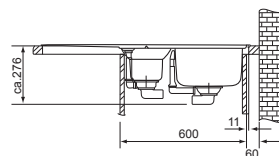

INCLUDES:

- Active Kitchen AKK654 sink
- Active Kitchen comfort set
  (includes chopping board, waste bowl & troflex drainer)
- Active Kitchen grater set with bowl
  (includes 3 interchangeable graters & bowl)
- Active Kitchen stainless steel basket
- Active Kitchen salad spinner
- Active Kitchen profile bar 2 Line 1m
- 90mm Basket Strainer Wastes