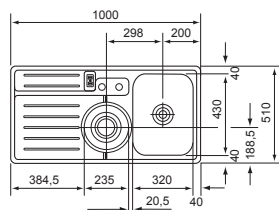

STAINLESS STEEL SINKS - ACTIVE KITCHEN

ACTIVE KITCHEN

BOWL DIMENSIONS

Length	Width	Depth
430	320	180
Ø235	Ø155	150

Includes
90mm Basket
Strainer Wastes

9821012 - RIGHT HAND DRAINER
9820122 - LEFT HAND DRAINER