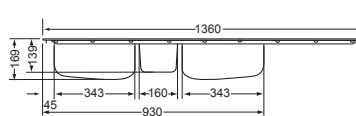

STAINLESS STEEL SINKS - CASCADE

CASCADE DOUBLE END BOWL SINK

9821017
CASCADE DOUBLE END BOWL SINK

1200 X 500
Model: CDX621-120

Includes
90mm Basket
Strainer Wastes

BOWL DIMENSIONS

Length	Width	Depth
410	343	169

CASCADE 2½ BOWL SINK

9821032
CASCADE 2½ BOWL SINK INCLUDING ACCESSORIES

1360 X 500
Model: CDX671

Includes
90mm Basket
Strainer Wastes

9820121
CASCADE 2½ BOWL SINK EXCLUDING ACCESSORIES

1360 X 500
Model: CDX671

Includes
90mm Basket
Strainer Wastes

BOWL DIMENSIONS

Length	Width	Depth
410	343	169
280	160	139

Plastic Insert

Wooden Chopping Board

Stainless Steel Drainer Tray

Cascade Mixer

Spazio 3 Plumbing Kit