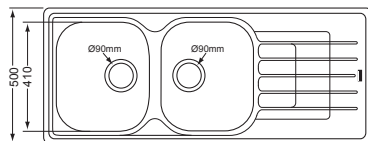

STAINLESS STEEL SINKS - CASCADE

CASCADE DOUBLE END BOWL SINK

9821017
CASCADE DOUBLE END BOWL SINK

1200 X 500
Model: CDX621-120

Includes
90mm Basket
Strainer Wastes

BOWL DIMENSIONS

Length	Width	Depth
410	343	169

CASCADE 2½ BOWL SINK

9821032
CASCADE 2½ BOWL SINK INCLUDING ACCESSORIES

1360 X 500
Model: CDX671

Includes
90mm Basket
Strainer Wastes

9820121
CASCADE 2½ BOWL SINK EXCLUDING ACCESSORIES

1360 X 500
Model: CDX671

Includes
90mm Basket
Strainer Wastes

BOWL DIMENSIONS

Length	Width	Depth
410	343	169
280	160	139

Plastic Insert

Wooden Chopping Board

Stainless Steel Drainer Tray

Cascade Mixer

Spazio 3 Plumbing Kit