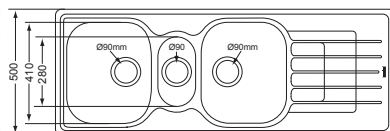

STAINLESS STEEL SINKS - CASCADE

CASCADE DOUBLE END BOWL SINK

9821017
CASCADE DOUBLE END BOWL SINK

1200 X 500
Model: CDX621-120

Includes
90mm Basket
Strainer Wastes

BOWL DIMENSIONS

Length	Width	Depth
410	343	169

CASCADE 2½ BOWL SINK

9821032
CASCADE 2½ BOWL SINK INCLUDING ACCESSORIES

1360 X 500
Model: CDX671

Includes
90mm Basket
Strainer Wastes

9820121
CASCADE 2½ BOWL SINK EXCLUDING ACCESSORIES

1360 X 500
Model: CDX671

Includes
90mm Basket
Strainer Wastes

BOWL DIMENSIONS

Length	Width	Depth
410	343	169
280	160	139

Plastic Insert

Wooden Chopping Board

Stainless Steel Drainer Tray

Cascade Mixer

Spazio 3 Plumbing Kit