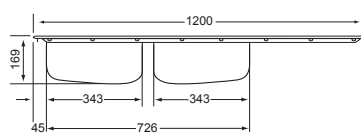

STAINLESS STEEL SINKS - CASCADE

CASCADE DOUBLE END BOWL SINK

9821017
CASCADE DOUBLE END BOWL SINK

1200 X 500
Model: CDX621-120

Includes
90mm Basket
Strainer Wastes

BOWL DIMENSIONS

Length	Width	Depth
410	343	169

CASCADE 2½ BOWL SINK

9821032
CASCADE 2½ BOWL SINK INCLUDING ACCESSORIES

1360 X 500
Model: CDX671

Includes
90mm Basket
Strainer Wastes

9820121
CASCADE 2½ BOWL SINK EXCLUDING ACCESSORIES

1360 X 500
Model: CDX671

Includes
90mm Basket
Strainer Wastes

BOWL DIMENSIONS

Length	Width	Depth
410	343	169
280	160	139

Plastic Insert

Wooden Chopping Board

Stainless Steel Drainer Tray

Cascade Mixer

Spazio 3 Plumbing Kit